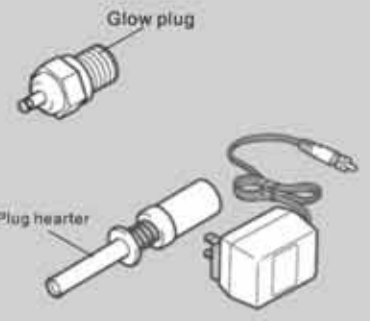

HOBao

HYPER7

Radio control equipment set

(RTR Only)

Transmitter

Throttle servo, Receiver, Battery pack, On/off switch, Steering servo

5 AA Size batteries for transmitter

4 AA Size batteries for receiver

Hyper engine series

(RTR Only)

Starter box

Required for engine starting

Glow plug, Plug heater

Glow fuel, 15~30% Nitro DANGER

Tools recommended

Fuel bottle (RTR Only)