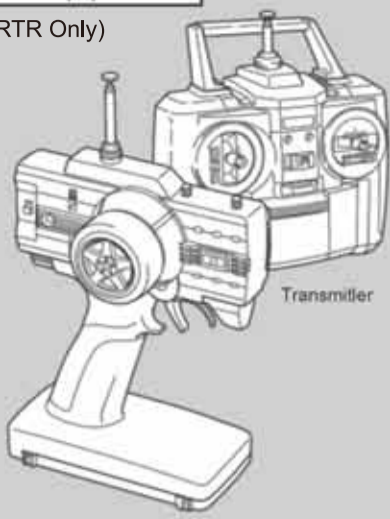

HOBao

HYPER7

Radio control equipment set

(RTR Only)

Transmitter

Throttle servo, Receiver, Battery pack, On/off switch, Steering servo

5 AA Size batteries for transmitter

4 AA Size batteries for receiver