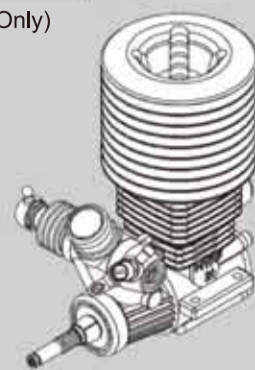

Hyper engine series

(RTR Only)