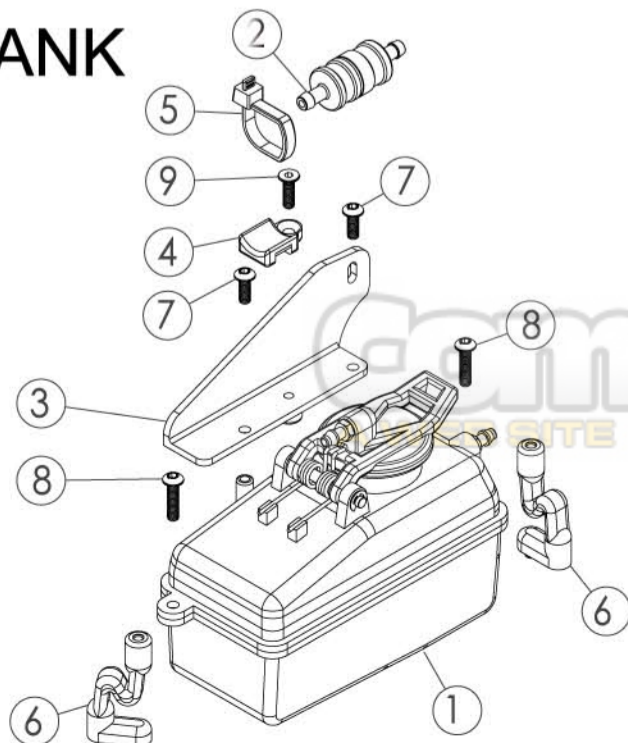

FUEL TANK

ITEM	FUEL TANK DESCRIPTION	PART NUMBER	QTY
1	Fuel Tank	87076	1
2	Fuel Filter	84112	1
3	Fuel Tank Guard	87075	1
4	Fuel Filter Holder	87075	1
5	Tie Strap	-	1
6	Fuel Tank Post	87074	2
7	B/H Screw M3x8	33308	2
8	B/H Screw M3x12	33312	2
9	F/H Screw M3x10	31310	1
10			
11			
12			
13			
14			
15			
16			
17			
18			
19			
20			

26