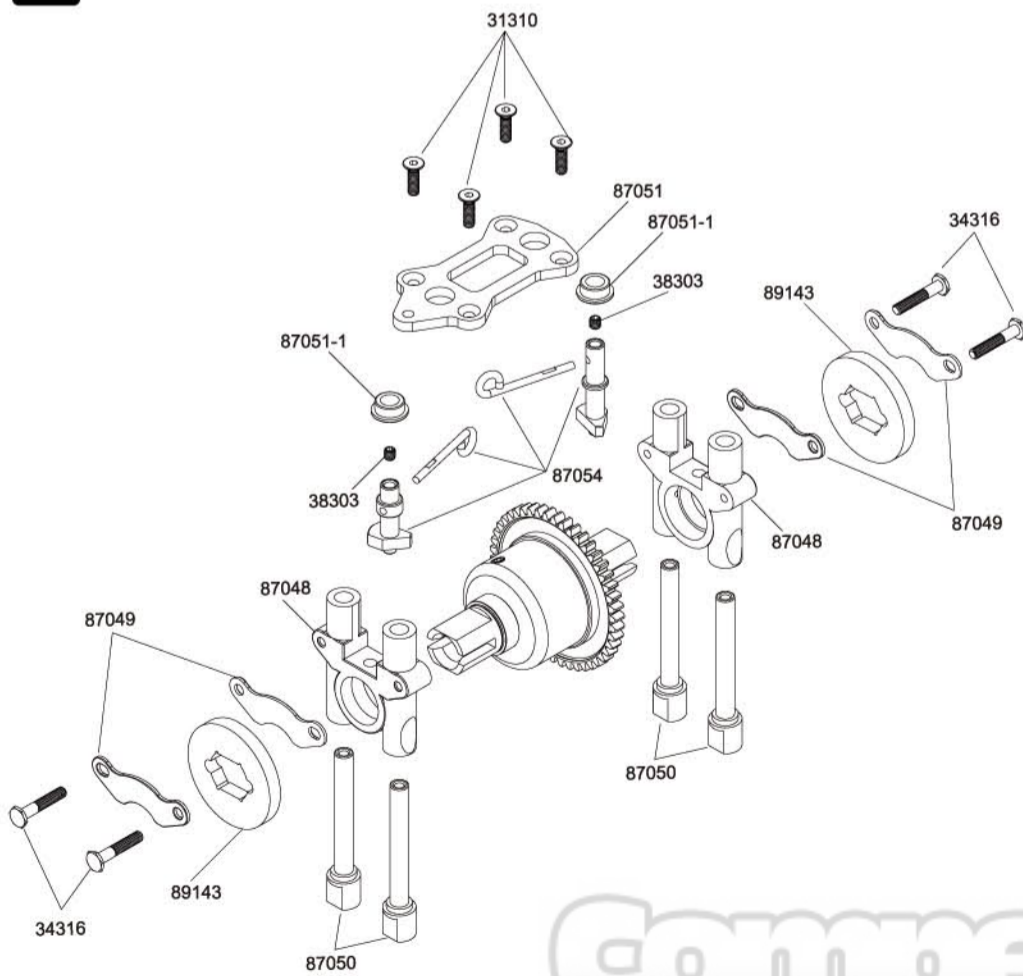

Assembly of Center Differential Mount

17