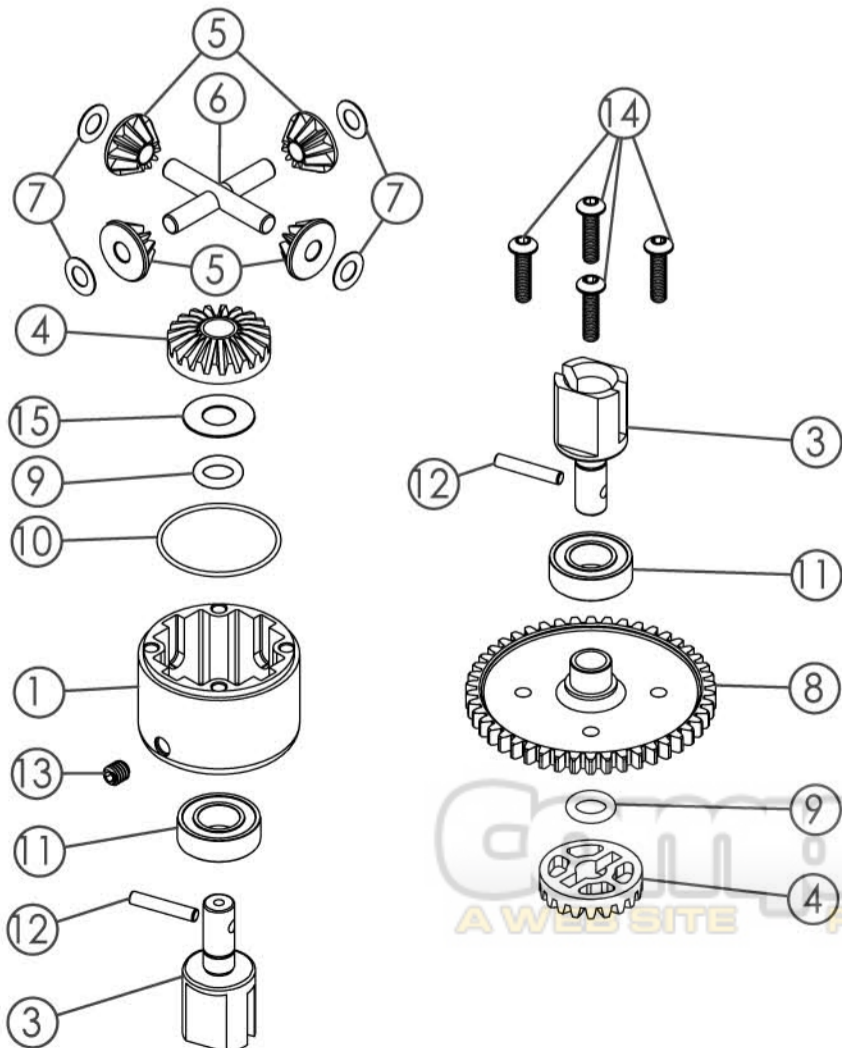

CENTER DIFFERENTIAL

ITEM	CENTER DIFFERENTIAL DESCRIPTION	PART NUMBER	QTY
1	Differential Case	87004	1
2	Included With Differential Case	87004	1
3	Differential Outdrive Cup	87006	2
4	Bevel Gear 20T	87002	2
5	Bevel Gear 10T	87002	4
6	Differential Cross Pins	87002	2
7	Spacer 4.1x8x0.25	87002	4
8	Center Spur Gear 46T	87005	1
9	O-Ring 5.8x1.9	36101	2
10	O-Ring 22x0.9	36102	1
11	Bearing 8x16x5	84076	2
12	Pin-2.5x13.8	36001	2
13	Set Screw M4x4	38404	1
14	B/H Screw M3x12	33312	4
15	Spacer 6.2x13.9x0.3	87005-1	1
16			
17			
18			
19			
20			
21			
22			
23			
24			
25			
26			
27			
28			
29			
30			
31			
32			
33			
34			
35			
36			
37			
38			
39			
40			
41			
42			
43			
44			
45			

24