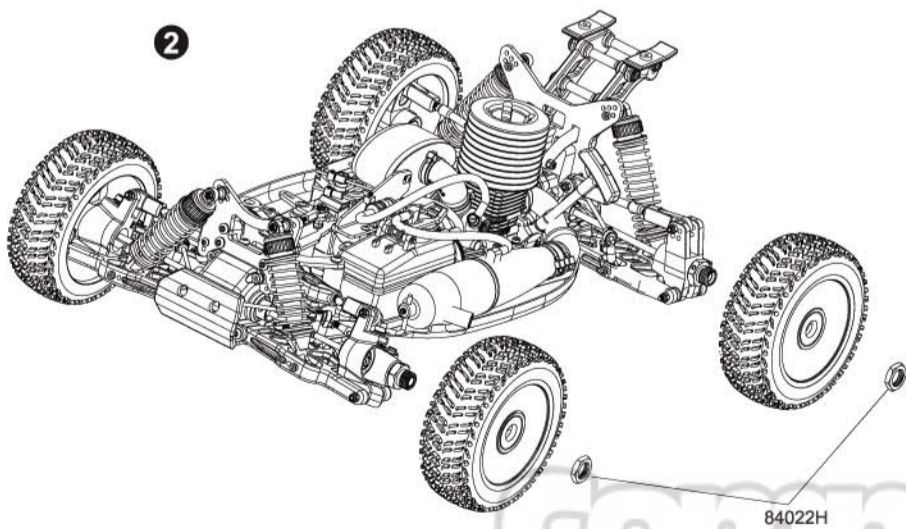

Assembly of Tires

33

GOLDEN X

A WEB SITE FOR THE SERIOUS RACER

Assembly of Body

34

ITEM	FRONT CLIP DESCRIPTION	PART NUMBER	QTY
1	Front Gear Box	87023	1
2	Rear Gear Box	87023	1
3	Front Lower Arm	87024L	2
4	Front Bumper	87064	1
5	Front Lower Suspension Arm Holder	87030	1
6	Front Upper Arm	87302	2
7	Front Upper Arm Ball End	87302	2
8	Front C-Hub Left (20°)	87303	1
9	Front C-Hub Right (20°)	87303	1
10	C-Hub Bushing	87032-1	4
11	Front Body Post	87065	1
12	Servo Saver Post	87059	2
13	Servo Saver Arm Left	87057	1
14	Servo Saver Bellcrank	87057	1
15	Servo Saver Arm Right	87057	1
16	Servo Saver Spring	87062	1
17	Servo Saver Alum Tube	87062	1
18	Servo Saver Bushing	87060	4
19	Servo Saver Retainer	87062	1
20	Steering Plate	87058B	1
21	Steering Plate Bushing	87056	2
22	Steering Plate Hex Screw	87056	2
23	Ball End 6.8mm/L 23.90mm	87055	4
24	Universal Axle Part	87354	2
25	Universal Axle Part	87354	2
26	Universal Axle Part	87354	2
27	Universal Axle Part	87354	2
28	Universal Axle Part	87354	2
29	Universal Axle Part	87354	2
30	Front Anti-Roll Bar	87329-2	1
31	Ball Collar 6.8mm	87329-4	2
32	Ball End 6.8mm/L 16.75mm	87329-4	4
33	Ball End 7.8mm/L 28mm	87072	2
34	Ball End 6.8mm/L 23.75mm	87087	2
35	Steering Knuckle Left	87032	1
36	Steering Knuckle Right	87032	1
37	Outdrive Cup	87021	1
38	Differential Pinion Gear 13T	87028	1
39	Front Rear Top & Lower Arm Holder	87030	1
40	Front Front Lower Arm Holder	87029B	1
41	Front Alum Top Plate	87071B	1
42	Front Shock Tower	87601	1
43	Front Chassis Stiffener Rod	87063N	1
44	Turnbuckle M3x26	87561	1
45	Turnbuckle M4x45	87536	2