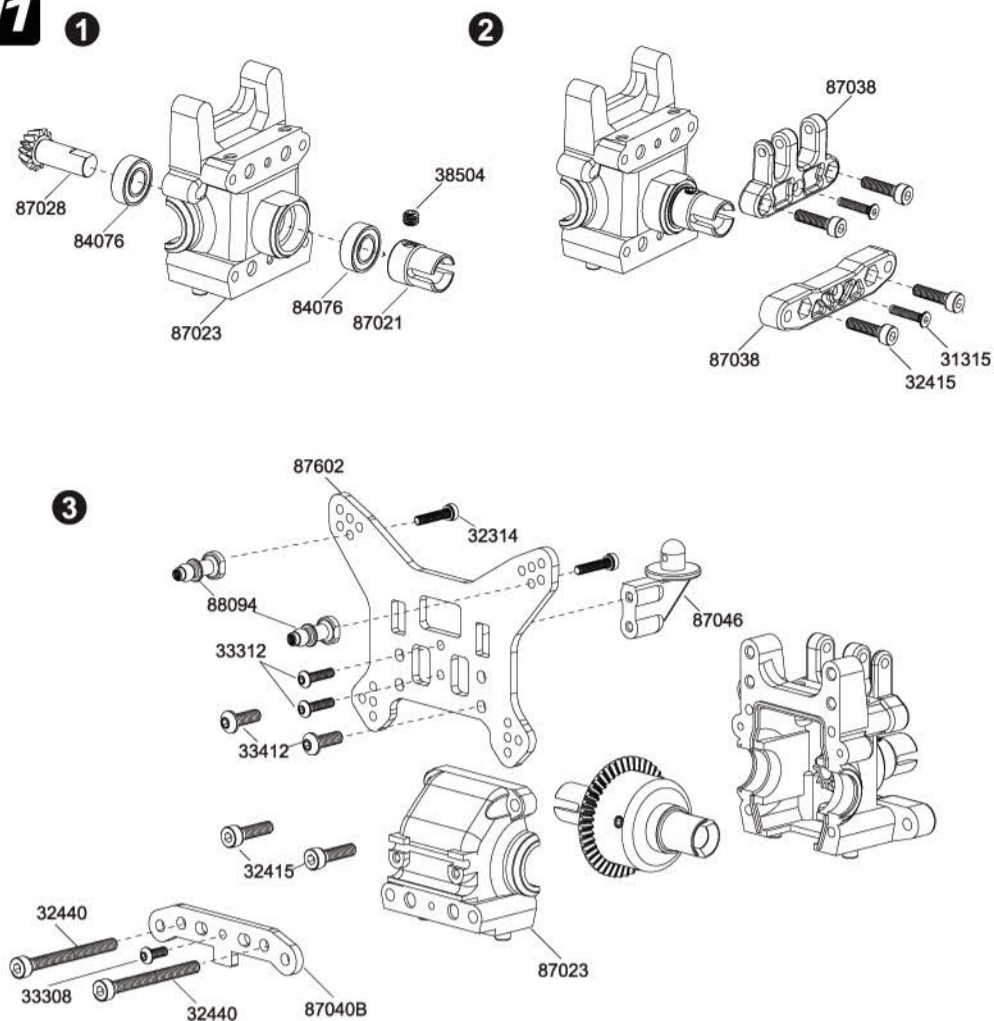

Assembly of Rear Gear Box

11