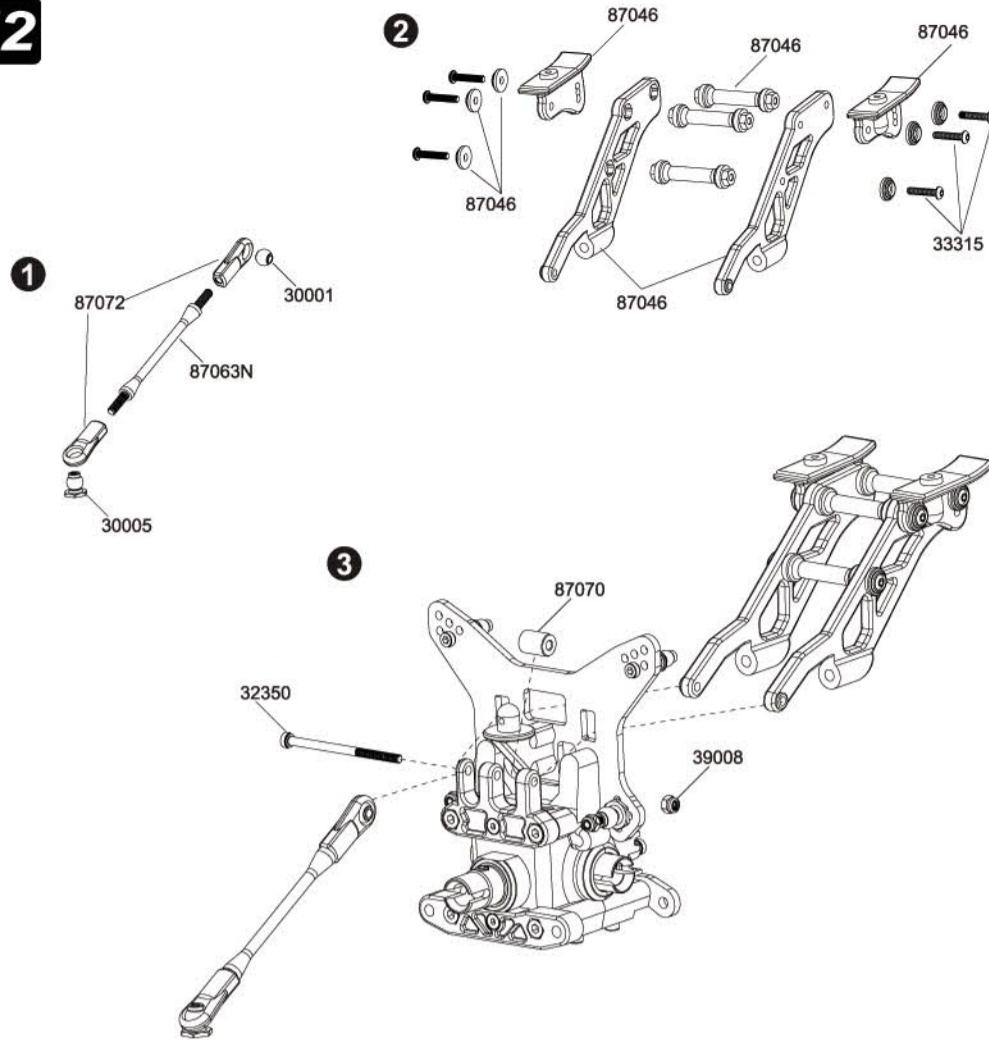

Assembly of Wing Mount

12