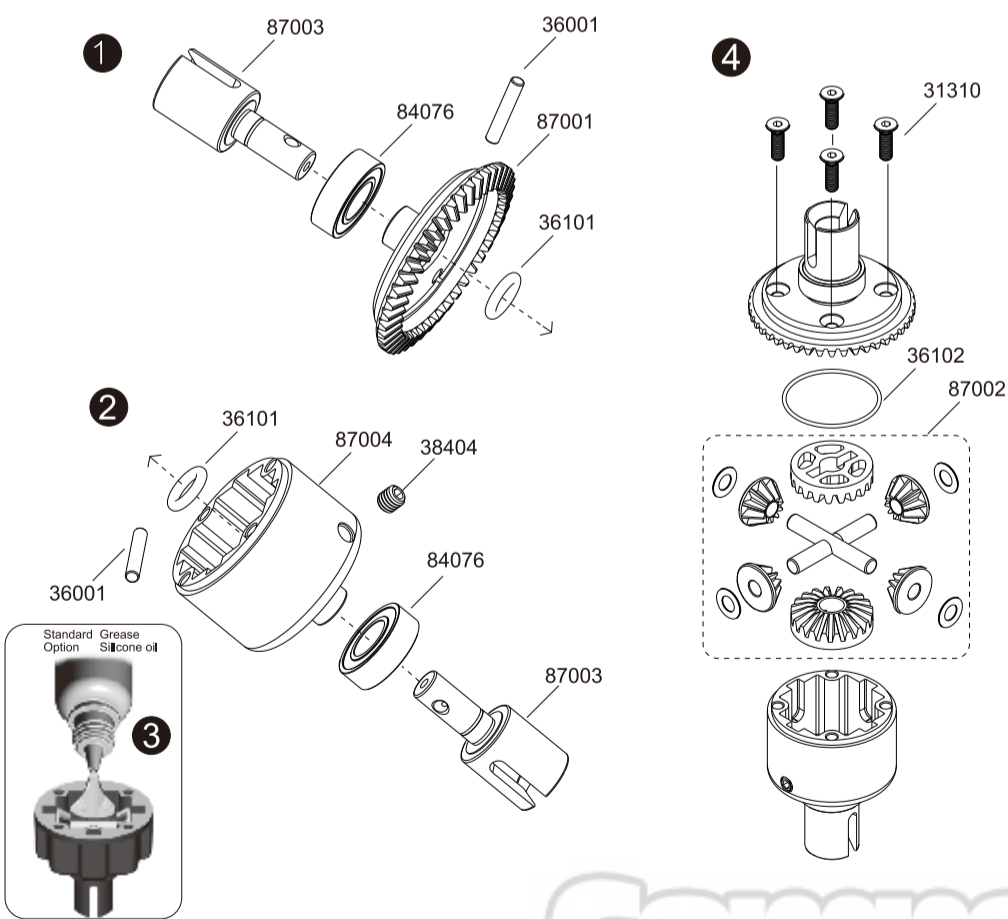

HOBao

HYPER7

Radio control equipment set

(RTR Only)

Transmitter

Throttle servo, Receiver, Battery pack, On/off switch, Steering servo

5 AA Size batteries for transmitter

4 AA Size batteries for receiver

Hyper engine series

(RTR Only)

Starter box

Required for engine starting

Glow plug, Plug heater

Glow fuel, 15~30% Nitro DANGER

Tools recommended

Fuel bottle (RTR Only)

Included items

Assembly of Front/Rear Differential

1 x2

Assembly of Center Differential

2

Assembly of Camber & Steering Link

- 30001 7.8mm steel ball x2
- 30002 7.8mm steel ball x2
- 30003 7.8mm steel ball x2
- 87042 M5x65 x2
- 30003 6.8mm steel ball x4
- 30004 6.8mm steel ball x2
- 87561 M3x26 x1
- 87536 M4x45 x2
- 87330 M5x31 x2

25

TIRES

ITEM	TIRE & WHEEL DESCRIPTION	PART NUMBER	QTY
1	Tire	87097	4
2	Dish Wheel (Black or White)	88235B or 88235	4
3	Foam Insert	FR-25	4
4			
5			
6			
7			
8			
9			
10			
11			
12			
13			
14			
15			
16			
17			
18			
19			
20			