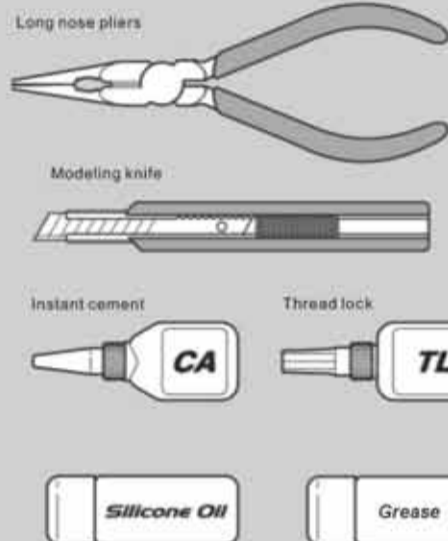

HOBao

HYPER7

Radio control equipment set

(RTR Only)

Transmitter

Throttle servo, Receiver, Battery pack, On/off switch, Steering servo

5 AA Size batteries for transmitter

4 AA Size batteries for receiver

Hyper engine series

(RTR Only)

Starter box

Required for engine starting

Glow plug, Plug heater

Glow fuel, 15~30% Nitro DANGER

Tools recommended

Fuel bottle (RTR Only)