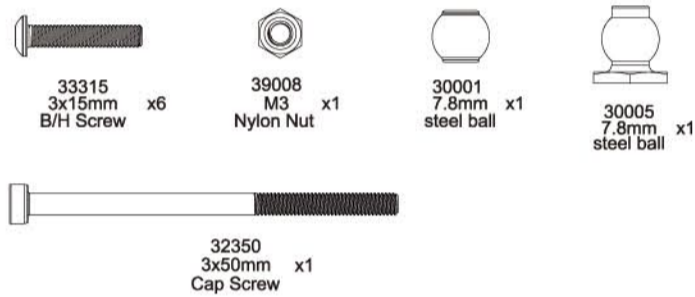

Assembly of Wing Mount

12