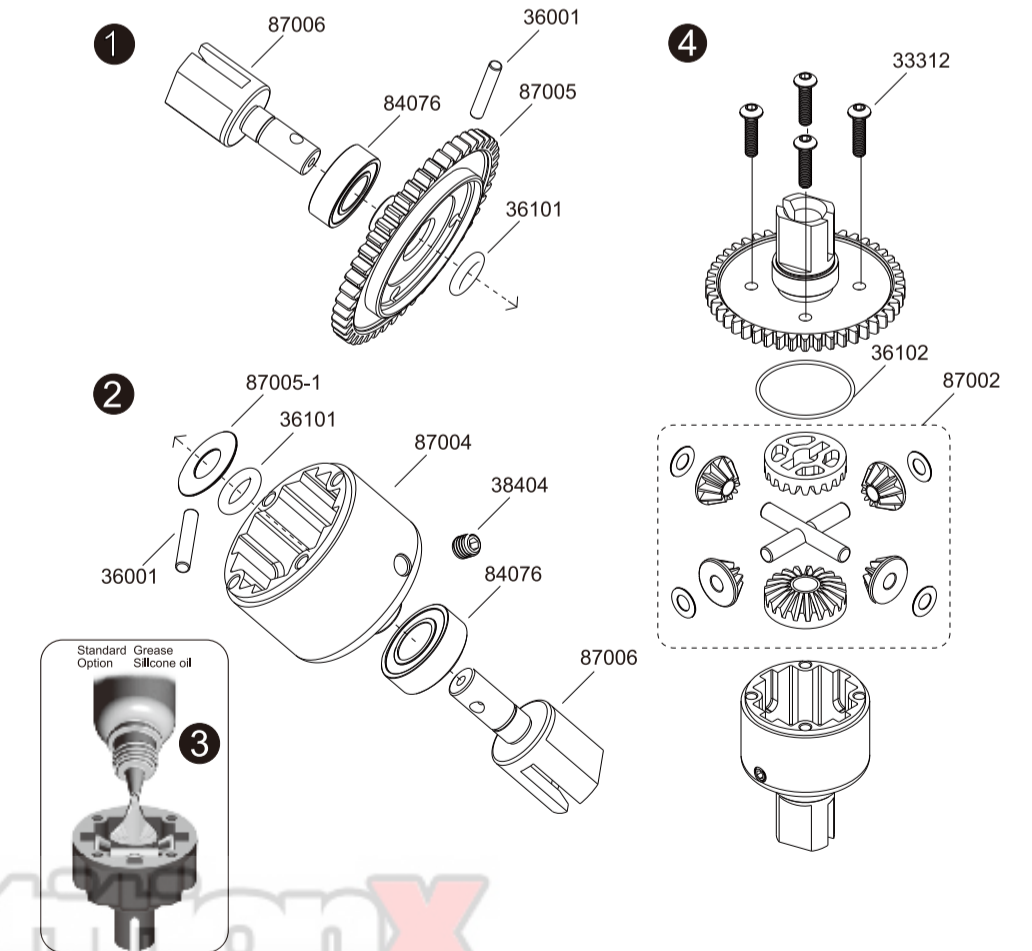

Included items

Assembly of Front/Rear Differential

1 x2

Assembly of Center Differential

2

Assembly of Camber & Steering Link

- 30001 7.8mm steel ball x2
- 30002 7.8mm steel ball x2
- 30003 7.8mm steel ball x2
- 87042 M5x65 x2
- 30003 6.8mm steel ball x4
- 30004 6.8mm steel ball x2
- 87561 M3x26 x1
- 87536 M4x45 x2
- 87330 M5x31 x2

Assembly of Front & Rear Shocks

- 87398 M-Clip x4
- 87398 Spacer x8
- 87398 3.4x2mm O-Ring x8
- 30004 6.8mm steel ball x4
- 36802 2.6x6.5x0.6mm Washer x4
- 39007 M2.5 Nylon Nut x4

Assembly of Shock & Spring

- 88096-1
- 88097-1
- 86050
- 87018
- 87536
- 87330

Assembly of Front Gear Box

- 38504 5x4mm Set Screw x1
- 31315 3x15mm F/H Screw x2
- 33308 3x8mm B/H Screw x1
- 33412 4x12mm B/H Screw x4
- 88094 Steel Shock Ball x2
- 32314 3x14mm Cap Screw x2
- 32415 4x15mm Cap Screw x6
- 32440 4x40mm Cap Screw x2
- 84076 8x16x5mm Ball Bearing x2

25

TIRES

ITEM	TIRE & WHEEL DESCRIPTION	PART NUMBER	QTY
1	Tire	87097	4
2	Dish Wheel (Black or White)	88235B or 88235	4
3	Foam Insert	FR-25	4
4			
5			
6			
7			
8			
9			
10			
11			
12			
13			
14			
15			
16			
17			
18			
19			
20			