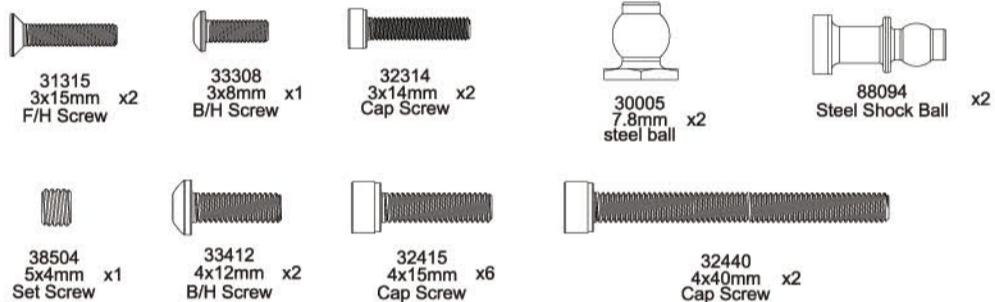

Assembly of Rear Gear Box

11