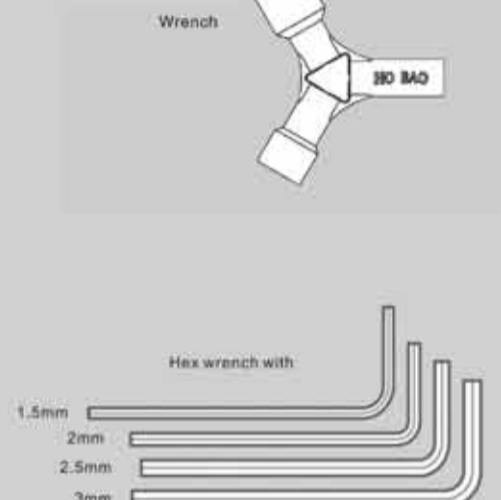

Fuel bottle (RTR Only)

Included items