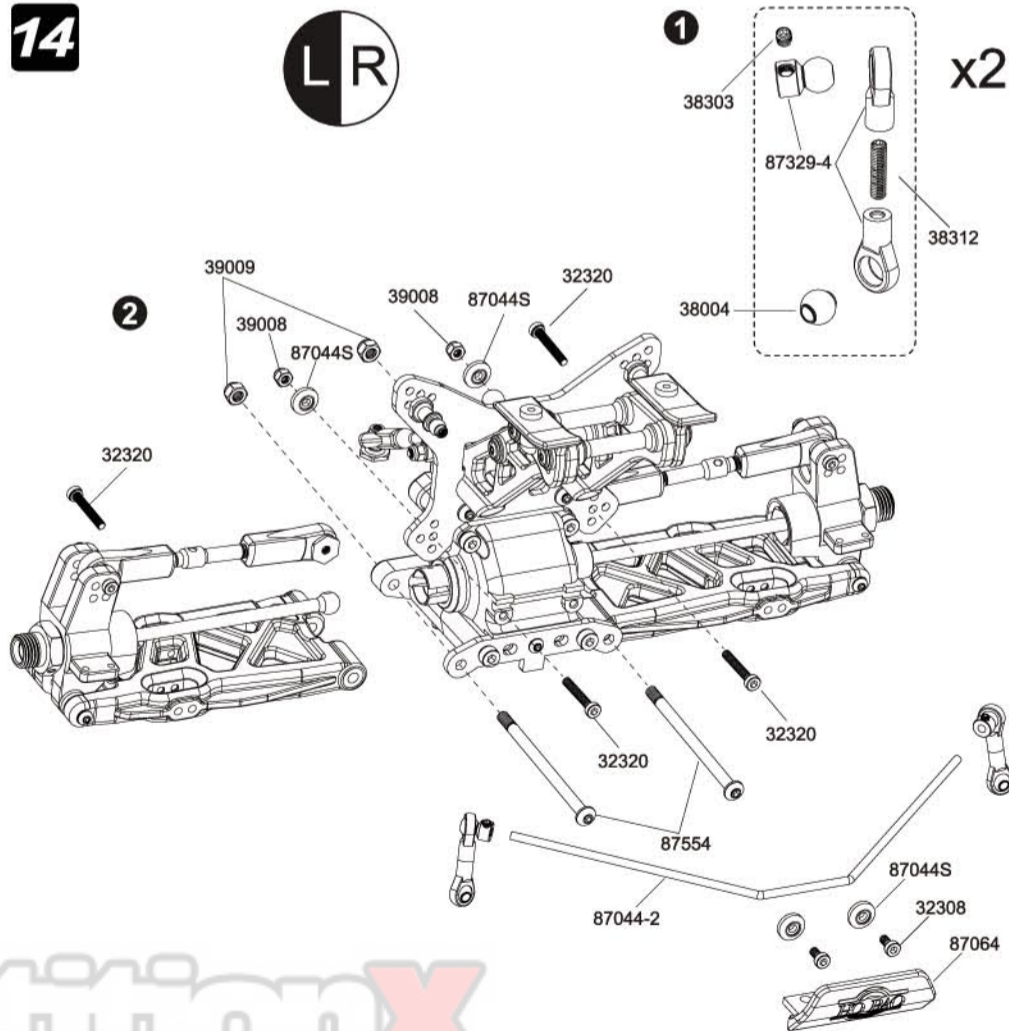

Assembly of Rear Arms

14