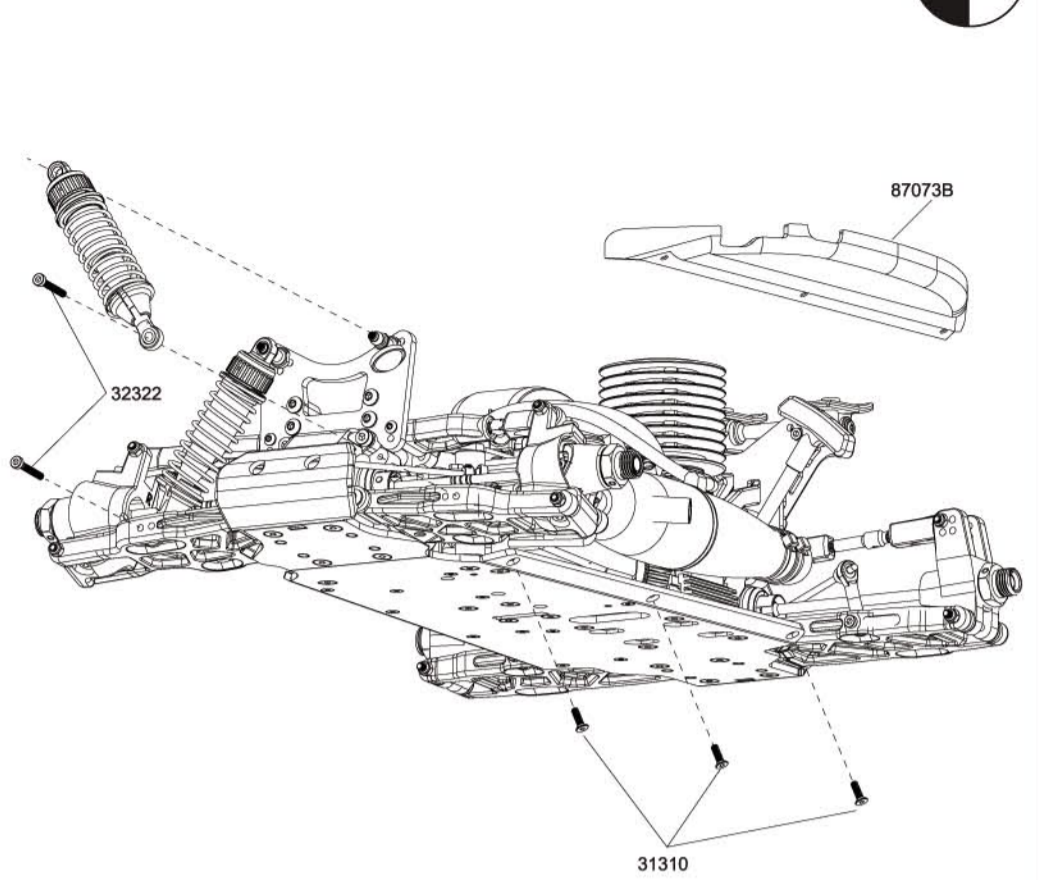

Assembly of Side Guard 2

32