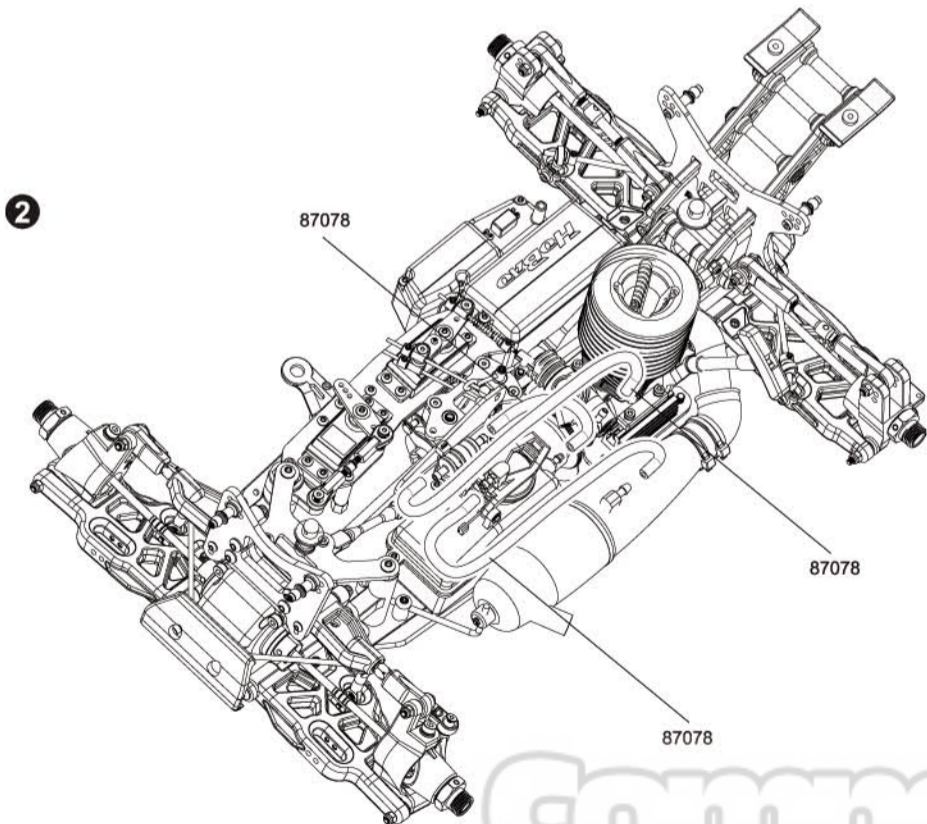

Assembly of Fuel Lines

29