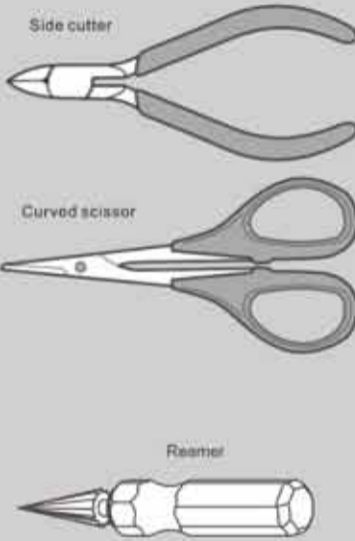

Tools recommended