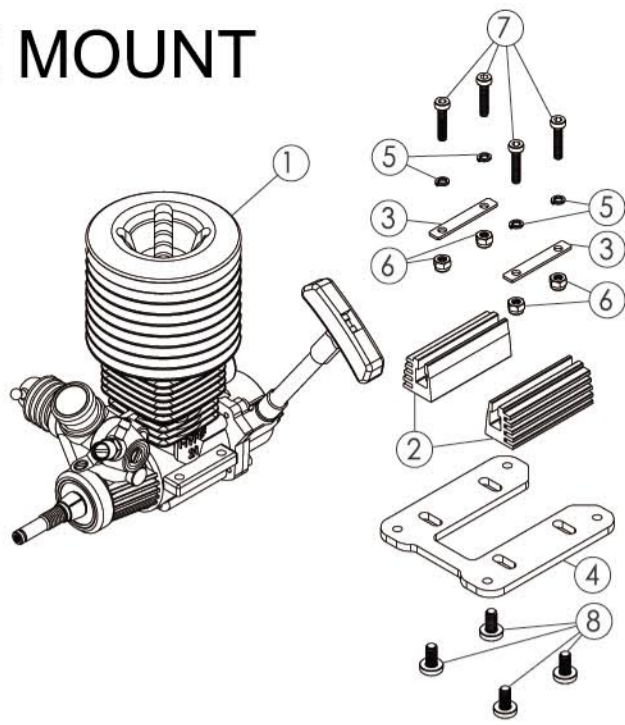

ENGINE MOUNT