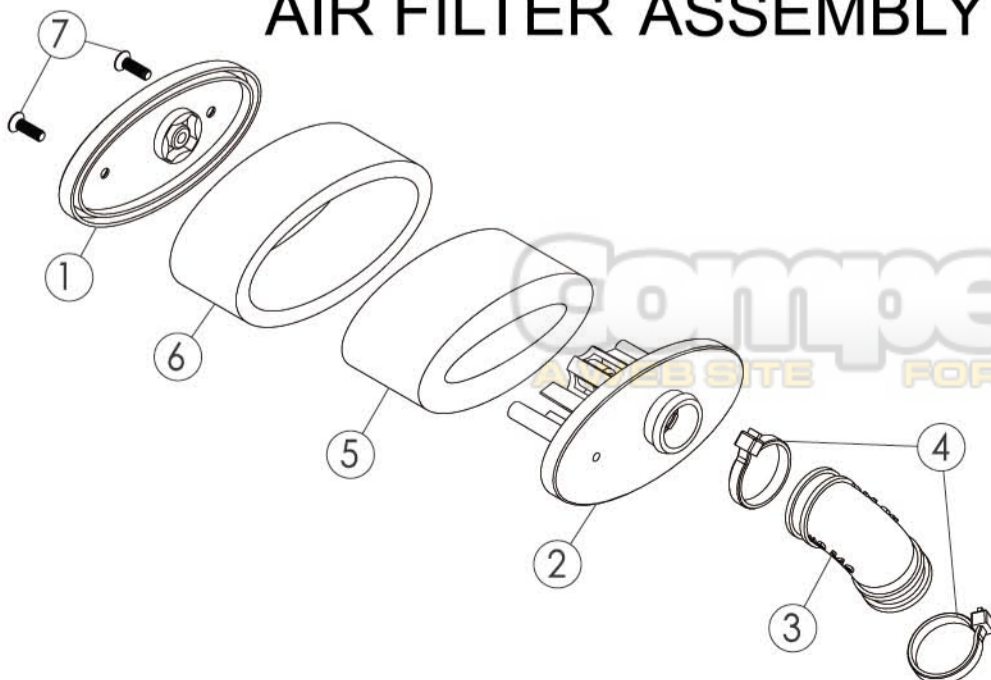

AIR FILTER ASSEMBLY

ITEM	AIR FILTER ASSEMBLY DESCRIPTION	PART NUMBER	QTY
1	Air Filter Cap	86040	1
2	Air Filter Base	86040	1
3	Intake Tube	88064-1	1
4	Nylon Strap	88064-1	2
5	Air Filter Inner Foam	88093	1
6	Air Filter Outer Foam	88093	1
7	F/H Screw M3x10	31310	2
8			
9			
10			
11			
12			
13			
14			
15			
16			
17			
18			
19			
20			

28