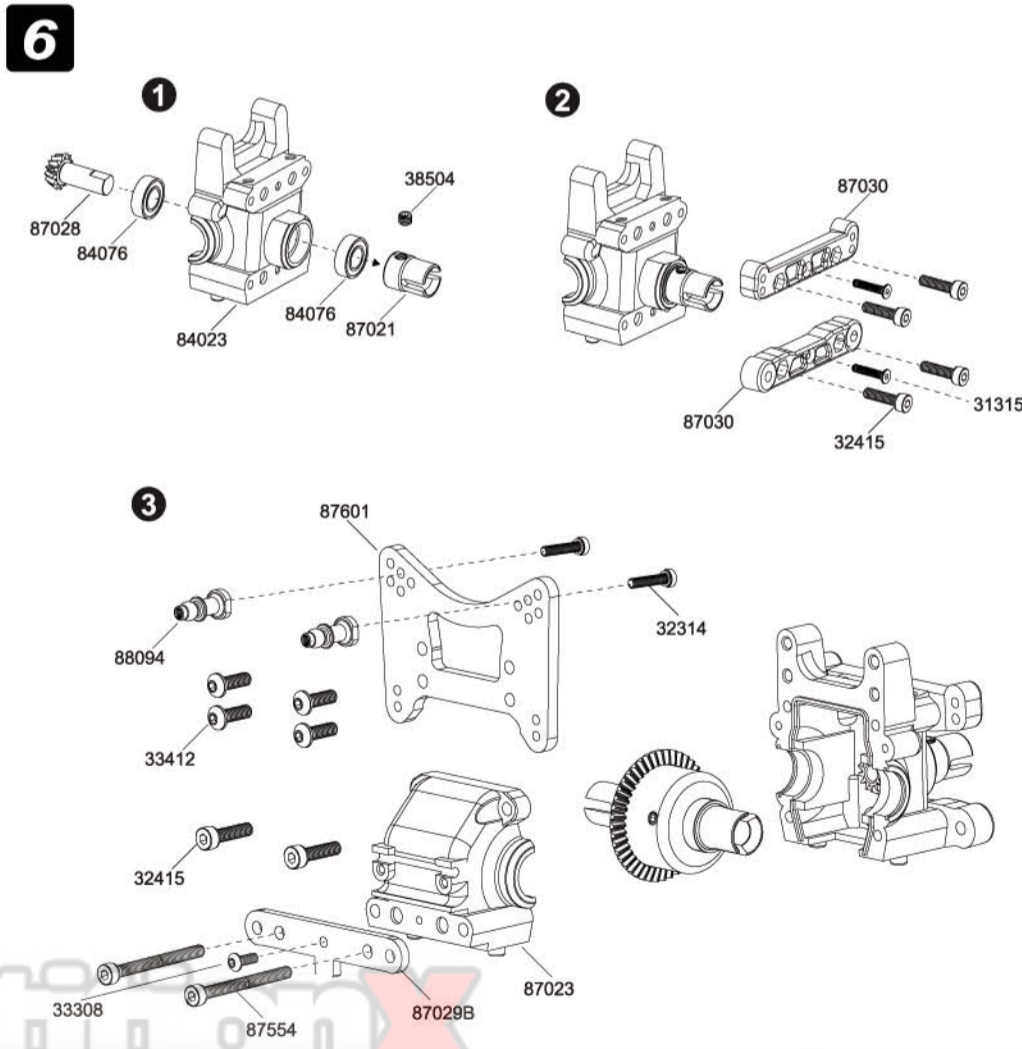

Included items

Assembly of Front/Rear Differential

1 x2

Assembly of Center Differential

2

Assembly of Camber & Steering Link

- 30001 7.8mm steel ball x2
- 30002 7.8mm steel ball x2
- 30003 7.8mm steel ball x2
- 87042 M5x65 x2
- 30003 6.8mm steel ball x4
- 30004 6.8mm steel ball x2
- 87561 M3x26 x1
- 87536 M4x45 x2
- 87330 M5x31 x2

Assembly of Front & Rear Shocks

- 87398 M-Clip x4
- 87398 Spacer x8
- 87398 3.4x2mm O-Ring x8
- 30004 6.8mm steel ball x4
- 36802 2.6x6.5x0.6mm Washer x4
- 39007 M2.5 Nylon Nut x4

Assembly of Shock & Spring

- 88096-1
- 88097-1
- 86050
- 87018
- 87536
- 87330

Assembly of Front Gear Box

- 38504 5x4mm Set Screw x1
- 31315 3x15mm F/H Screw x2
- 33308 3x8mm B/H Screw x1
- 33412 4x12mm B/H Screw x4
- 88094 Steel Shock Ball x2
- 32314 3x14mm Cap Screw x2
- 32415 4x15mm Cap Screw x6
- 32440 4x40mm Cap Screw x2
- 84076 8x16x5mm Ball Bearing x2

25

TIRES

ITEM	TIRE & WHEEL DESCRIPTION	PART NUMBER	QTY
1	Tire	87097	4
2	Dish Wheel (Black or White)	88235B or 88235	4
3	Foam Insert	FR-25	4
4			
5			
6			
7			
8			
9			
10			
11			
12			
13			
14			
15			
16			
17			
18			
19			
20			