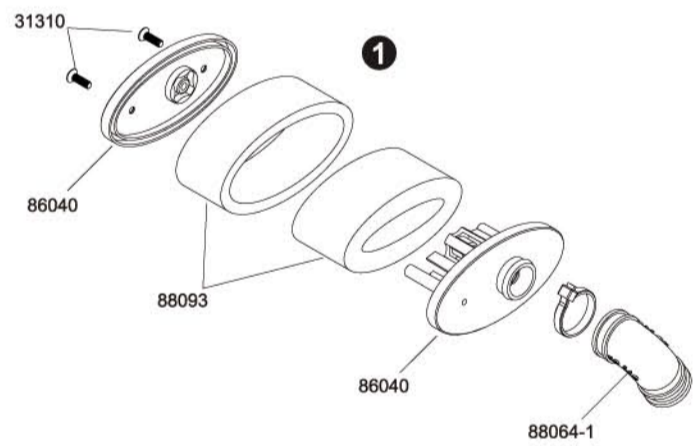

Assembly of Air Filter

30

COMPETITION X
A WEB SITE FOR THE SERIOUS RACER

16