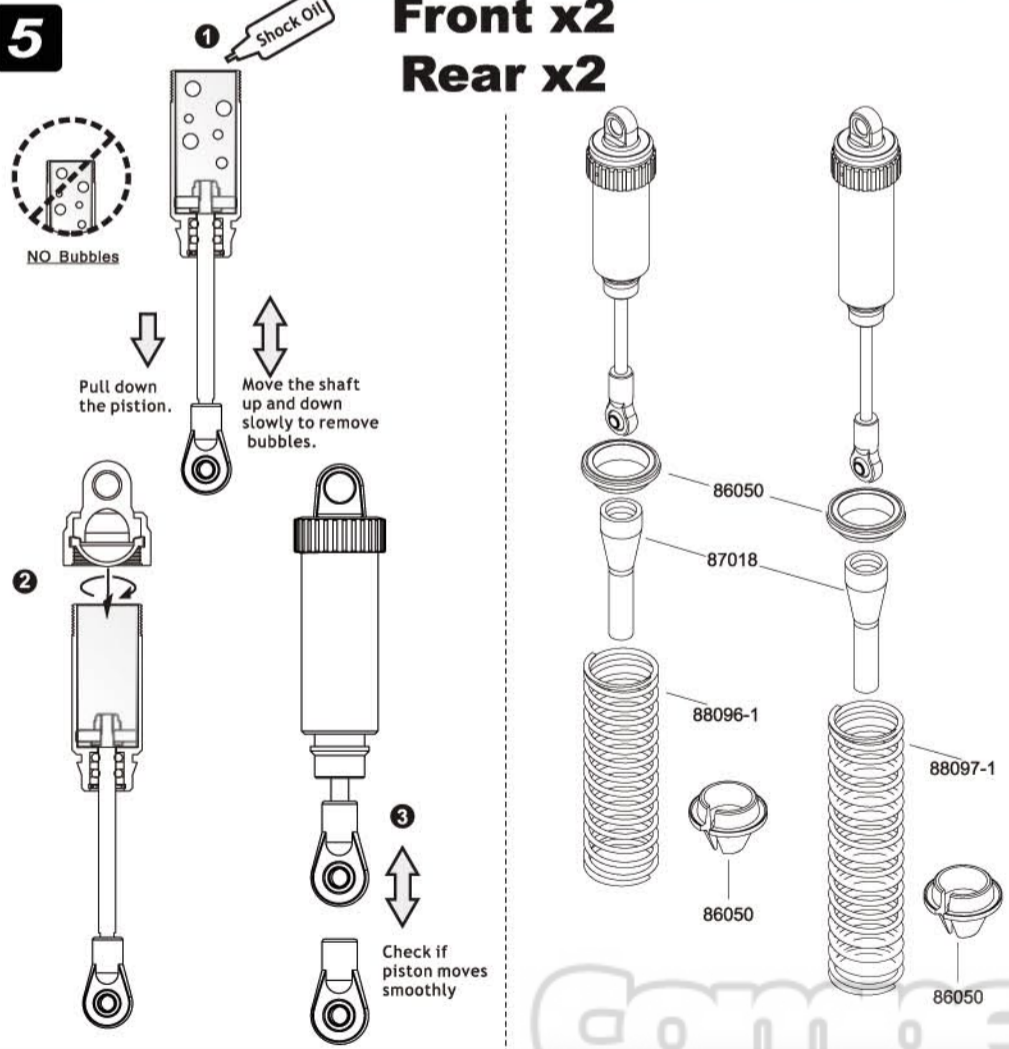

Assembly of Shock & Spring

- 88096-1
- 88097-1
- 86050
- 87018
- 87536
- 87330