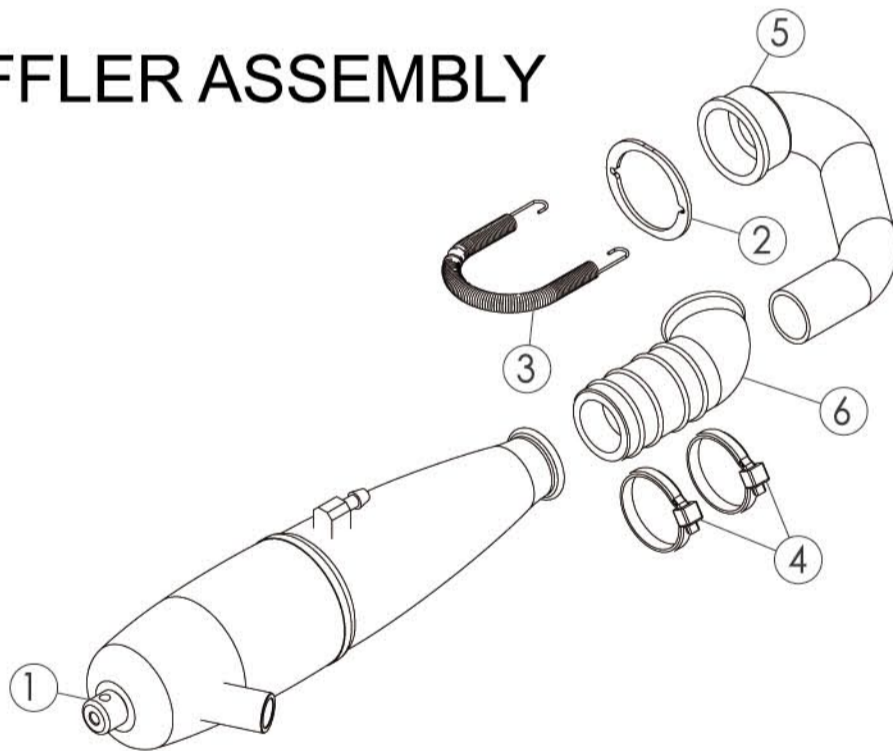

MUFFLER ASSEMBLY

ITEM	MUFFLER ASSEMBLY DESCRIPTION	PART NUMBER	QTY
1	Muffler	87229	1
2	Manifold Spring Retainer	84067	1
3	Manifold Spring	84067	1
4	Nylon Strap	-	2
5	Manifold	84067	1
6	Muffler Silicon Tube	87378B	1
7			
8			
9			
10			
11			
12			
13			
14			
15			
16			
17			
18			
19			
20