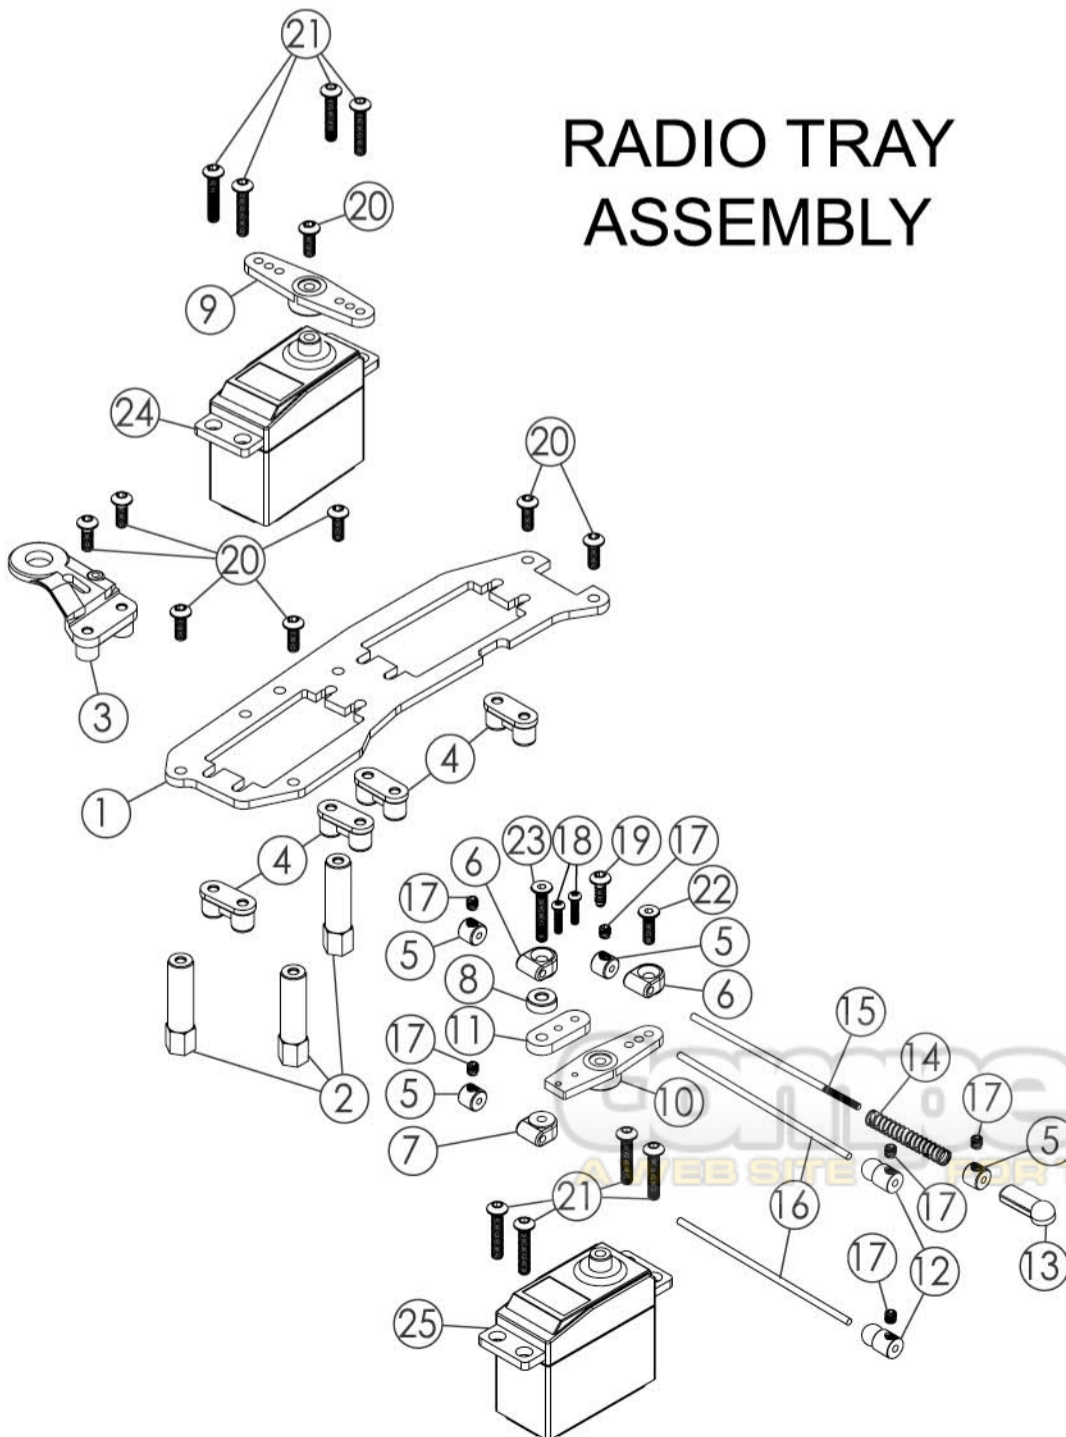

31

RADIO TRAY ASSEMBLY

ITEM	RADIO TRAY ASSEMBLY DESCRIPTION	PART NUMBER	QTY
1	Radio Tray	87085B	1
2	Radio Tray Post	87086	3
3	Transponder Mount	87089	1
4	Servo Mounting Holder	87088	4
5	Rod Collar 1.8x6x5	36803	4
6	Throttle Pivot A	87091	2
7	Throttle Pivot B	87092	1
8	Throttle Pivot Spacer	87092	1
9	Servo Horn A	87604	1
10	Servo Horn B	87604	1
11	Servo Horn C	87092	1
12	Ball Collar 5.8mm	36804	2
13	Throttle Rod End	87091	1
14	Throttle Spring 3.6x0.4x27	87091	1
15	Threaded Servo Rod Ø1.8x60mm	87091	1
16	Servo Rod Ø1.8x64mm	87092	2
17	Set Screw M3x3	38303	6
18	Phillips Screw M2x8	35208	2
19	B/H Tap Screw M3x8	33308T	1
20	B/H Screw M3x8	33308	8
21	B/H Screw M3x12	33312	8
22	F/H Screw M3x10	31310	1
23	F/H Screw M3x17	31317	1
24	Servo A	-	1
25	Servo B	-	1
26			
27			
28			
29			
30			
31			
32			
33			
34			
35			
36			
37			
38			
39			
40			
41			
42			
43			
44			
45			