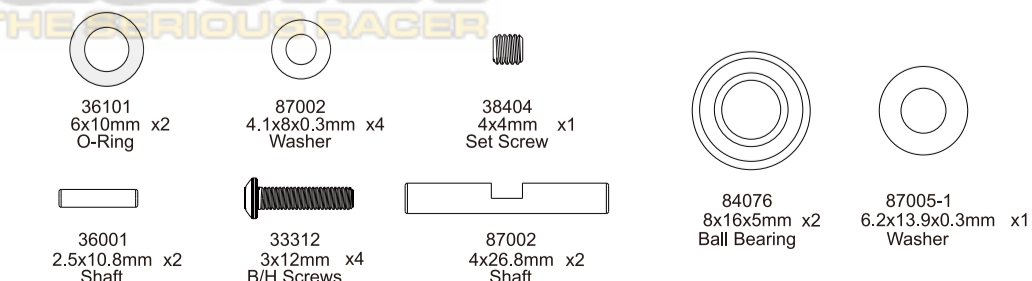

Included items

Assembly of Front/Rear Differential

1 x2

Assembly of Center Differential

2

Assembly of Camber & Steering Link

- 30001 7.8mm steel ball x2
- 30002 7.8mm steel ball x2
- 30003 7.8mm steel ball x2
- 87042 M5x65 x2
- 30003 6.8mm steel ball x4
- 30004 6.8mm steel ball x2
- 87561 M3x26 x1
- 87536 M4x45 x2
- 87330 M5x31 x2