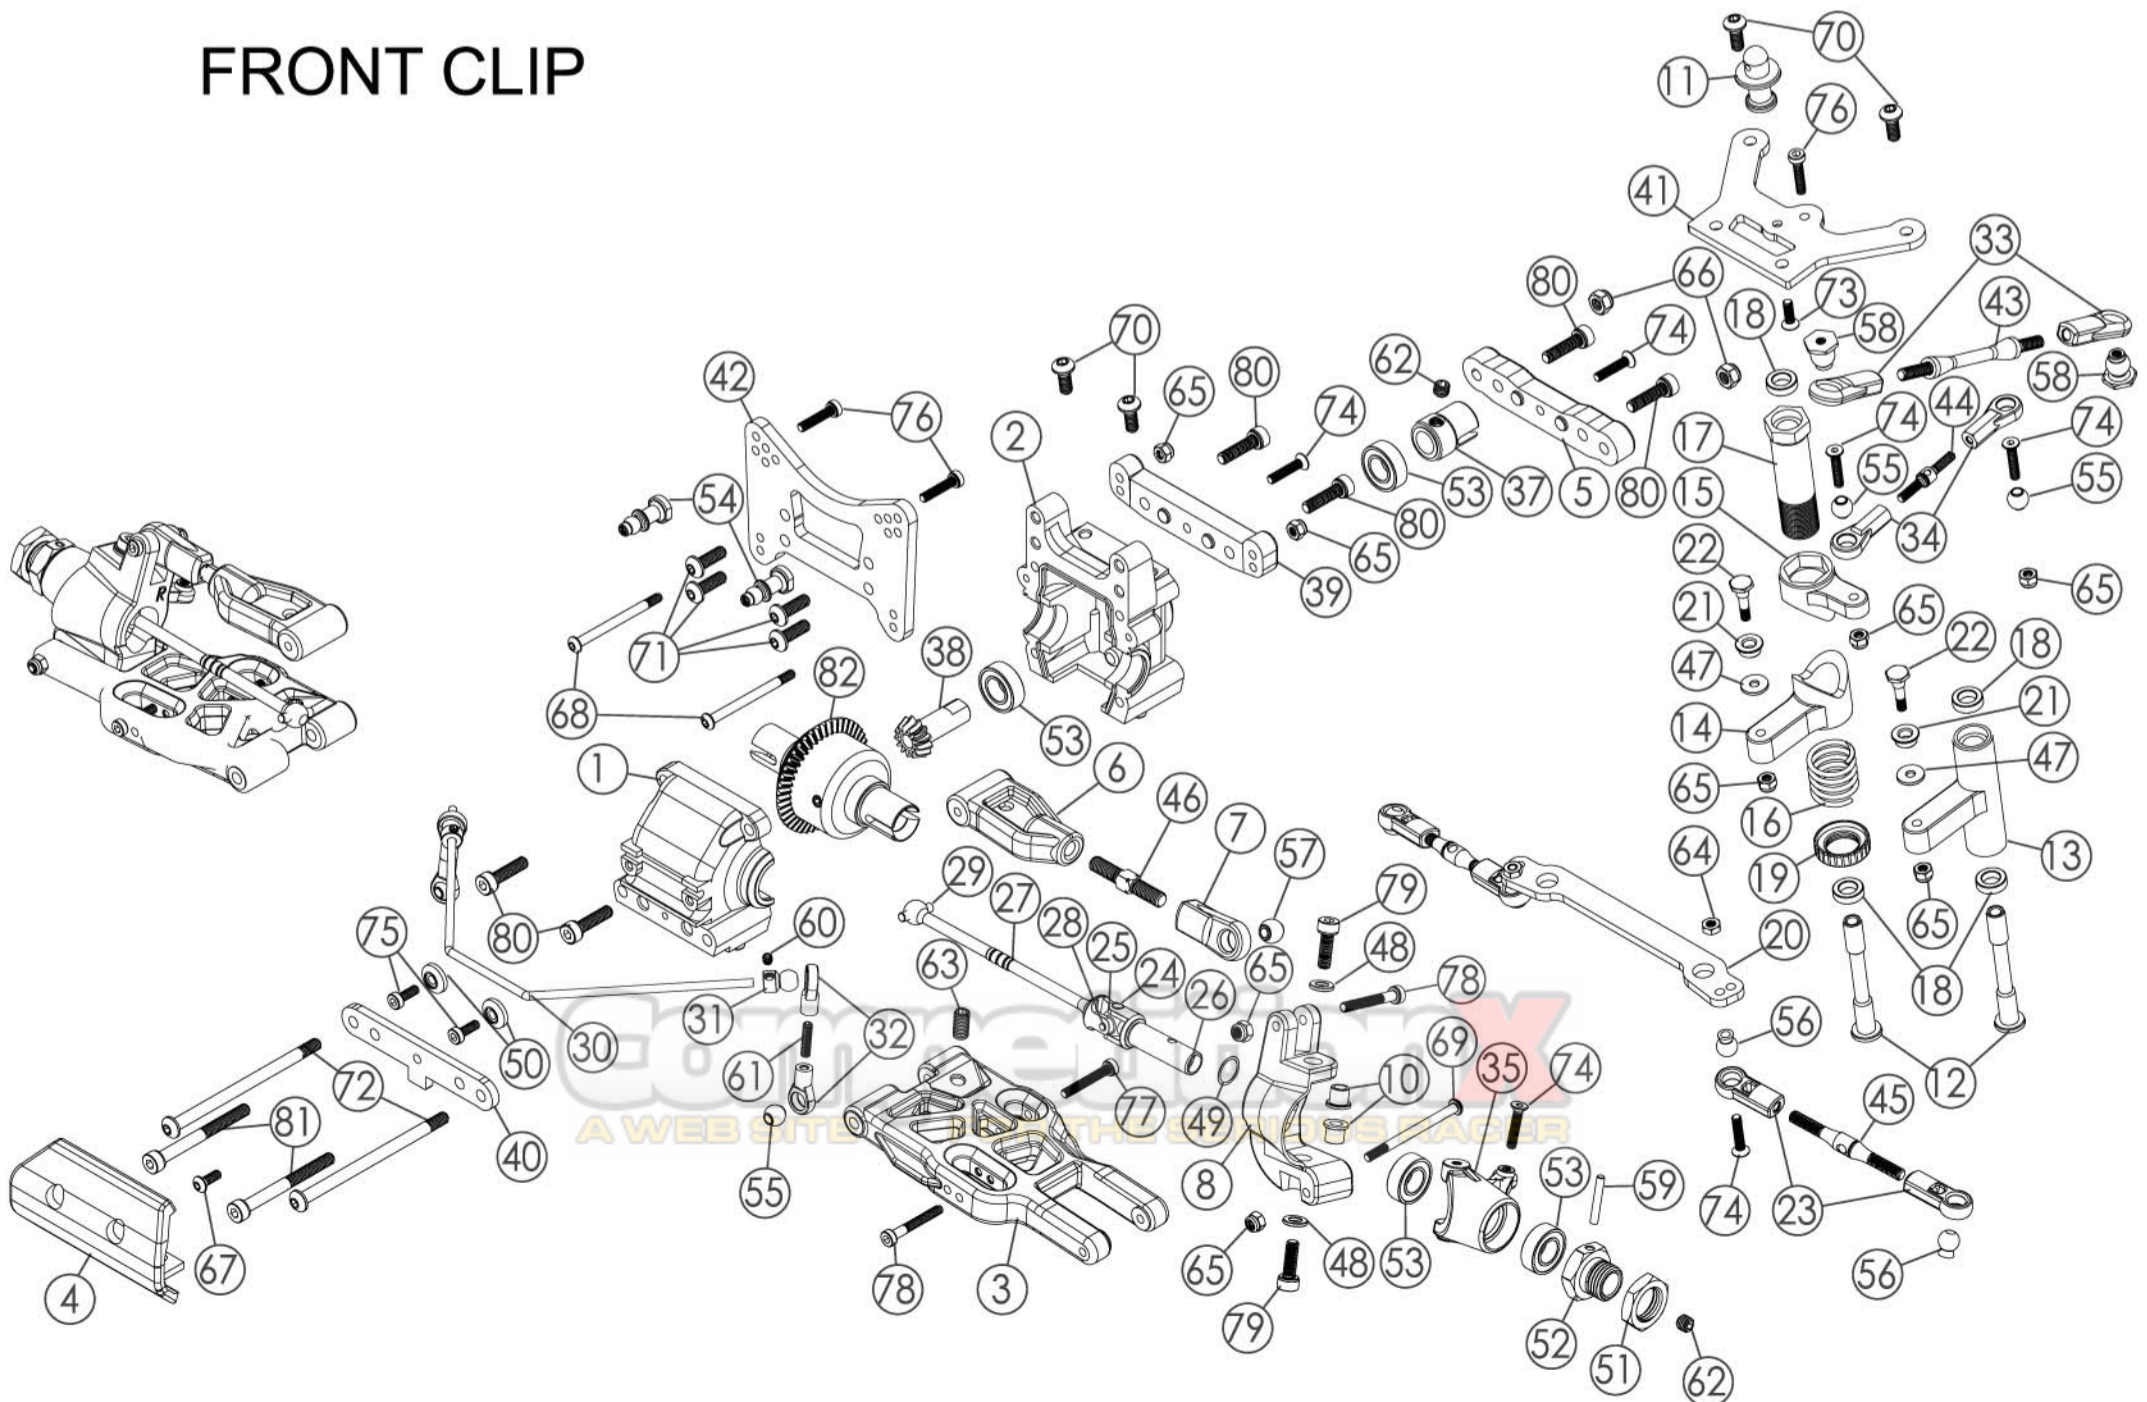

ITEM	FRONT CLIP DESCRIPTION	PART NUMBER	QTY
46	Suspension Arm Turnbuckle M5x31	87330	2
47	Servo Saver Washer 3.1x9x1	87056	2
48	C-Hub Washer 4.1x8x1.2	36805	4
49	Shim 8.1x10x0.1	HB-397	2
50	Alum Collar	87044S	2
51	Wheel Hex Nut	84022H	2
52	Wheel Hub	87027	2
53	Bearing 8x16x5	84076	6
54	Shock Ball Stud 5.8mm	88094	2
55	Ball 6.8mm	30004	4
56	Ball Flanged 6.8mm	30003	4
57	Ball 7.8mm	30001	2
58	Ball Flanged 7.8mm	30005	2
59	Pin 2.5x16.8	87027-1	2
60	Set Screw M3x3	38303	2
61	Set Screw M3x12	38312	2
62	Set Screw M5x4	38504	3
63	Set Screw M5x10	38510	2
64	Nut M3	39004	2
65	Nylon Nut M3	39008	10
66	Nylon Nut M4	39009	2
67	B/H Screw M3x8	33308	1
68	B/H Shoulder Screw M3x38	87555	2
69	B/H Shoulder Screw M3x40	87555	2
70	B/H Screw M4x10	33410	4
71	B/H Screw M4x12	33412	4
72	B/H Shoulder Screw M4x66	87554	2
73	F/H Screw M3x10	31310	1
74	F/H Screw M3x15	31315	8
75	Cap Screw M3x8	32308	2
76	Cap Screw M3x14	32314	3
77	Cap Screw M3x20	32320	2
78	Cap Shoulder Screw M3x22	32322	4
79	Cap Screw M4x12	32412	4
80	Cap Screw M4x15	32415	6
81	Cap Shoulder Screw M4x40	32440	2
82	Front/Rear Differential	-	1
83			
84			
85			
86			
87			
88			
89			
90			

FRONT CLIP