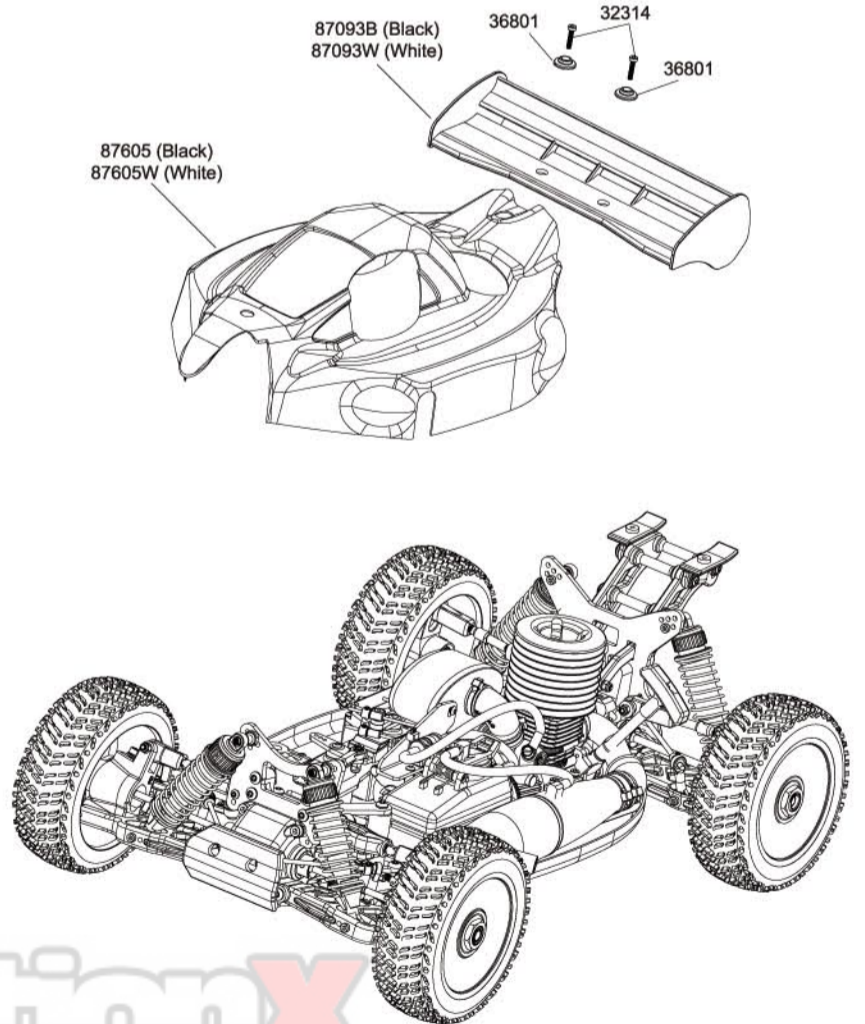

Assembly of Tires

33

GOLDEN X

A WEB SITE FOR THE SERIOUS RACER

Assembly of Body

34

ITEM	FRONT CLIP DESCRIPTION	PART NUMBER	QTY
1	Front Gear Box	87023	1
2	Rear Gear Box	87023	1
3	Front Lower Arm	87024L	2
4	Front Bumper	87064	1
5	Front Lower Suspension Arm Holder	87030	1
6	Front Upper Arm	87302	2
7	Front Upper Arm Ball End	87302	2
8	Front C-Hub Left (20°)	87303	1
9	Front C-Hub Right (20°)	87303	1
10	C-Hub Bushing	87032-1	4
11	Front Body Post	87065	1
12	Servo Saver Post	87059	2
13	Servo Saver Arm Left	87057	1
14	Servo Saver Bellcrank	87057	1
15	Servo Saver Arm Right	87057	1
16	Servo Saver Spring	87062	1
17	Servo Saver Alum Tube	87062	1
18	Servo Saver Bushing	87060	4
19	Servo Saver Retainer	87062	1
20	Steering Plate	87058B	1
21	Steering Plate Bushing	87056	2
22	Steering Plate Hex Screw	87056	2
23	Ball End 6.8mm/L 23.90mm	87055	4
24	Universal Axle Part	87354	2
25	Universal Axle Part	87354	2
26	Universal Axle Part	87354	2
27	Universal Axle Part	87354	2
28	Universal Axle Part	87354	2
29	Universal Axle Part	87354	2
30	Front Anti-Roll Bar	87329-2	1
31	Ball Collar 6.8mm	87329-4	2
32	Ball End 6.8mm/L 16.75mm	87329-4	4
33	Ball End 7.8mm/L 28mm	87072	2
34	Ball End 6.8mm/L 23.75mm	87087	2
35	Steering Knuckle Left	87032	1
36	Steering Knuckle Right	87032	1
37	Outdrive Cup	87021	1
38	Differential Pinion Gear 13T	87028	1
39	Front Rear Top & Lower Arm Holder	87030	1
40	Front Front Lower Arm Holder	87029B	1
41	Front Alum Top Plate	87071B	1
42	Front Shock Tower	87601	1
43	Front Chassis Stiffener Rod	87063N	1
44	Turnbuckle M3x26	87561	1
45	Turnbuckle M4x45	87536	2