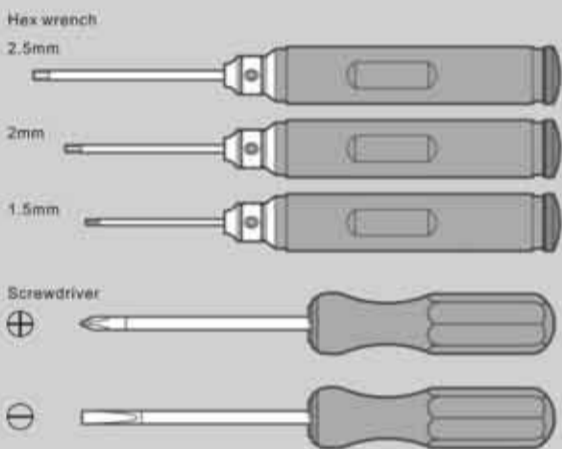

Hyper engine series

(RTR Only)

Starter box

Required for engine starting

Glow plug, Plug heater

Glow fuel, 15~30% Nitro DANGER

Tools recommended

Fuel bottle (RTR Only)