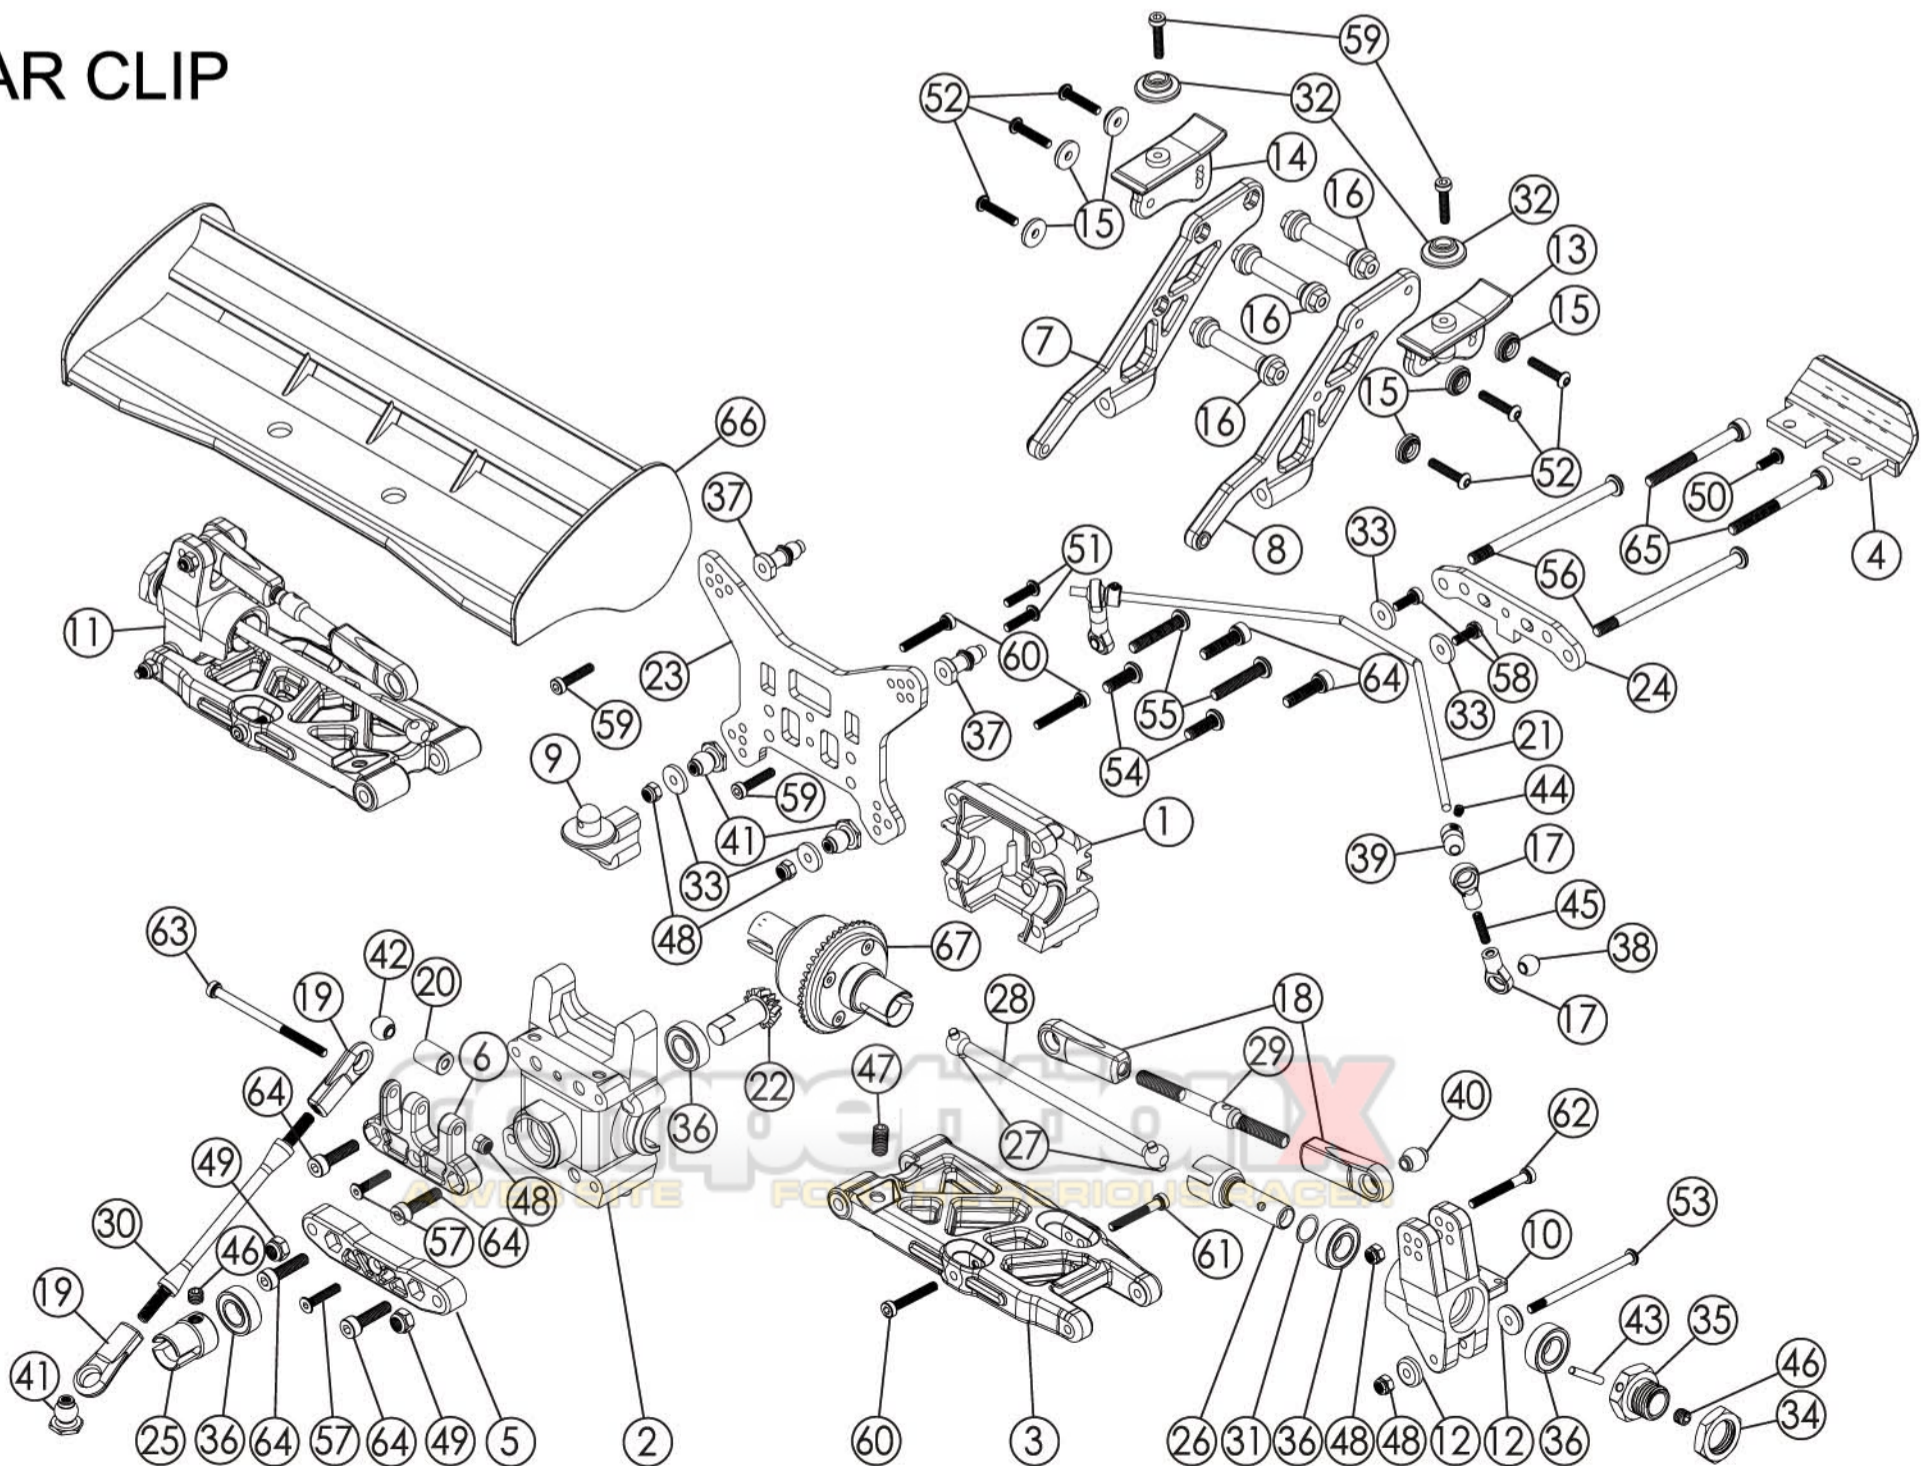

ITEM	REAR CLIP DESCRIPTION	PART NUMBER	QTY
46	Set Screw M5x4	38504	3
47	Set Screw M5x10	38510	2
48	Nylon Nut M3	39008	7
49	Nylon Nut M4	39009	2
50	B/H Screw M3x8	33308	1
51	B/H Screw M3x12	33312	2
52	B/H Screw M3x15	33315	6
53	B/H Shoulder Screw M3x47	87555	2
54	B/H Screw M4x12	33412	2
55	B/H Screw M4x22	33422	2
56	B/H Shoulder Screw M4x66	87554	2
57	F/H Screw M3x15	31315	2
58	Cap Screw M3x8	32308	2
59	Cap Screw M3x14	32314	4
60	Cap Screw M3x20	32320	4
61	Cap Shoulder Screw M3x22	32322	2
62	Cap Shoulder Screw M3x25	32325	2
63	Cap Shoulder Screw M3x50	32350	1
64	Cap Screw M4x15	32415	6
65	Cap Shoulder Screw M4x40	32440	2
66	Rear Wing(Black or White)	87093B or 87093W	1
67	Front/Rear Differential	-	1
68			
69			
70			
71			
72			
73			
74			
75			
76			
77			
78			
79			
80			
81			
82			
83			
84			
85			
86			
87			
88			
89			
90			

21

REAR CLIP

22