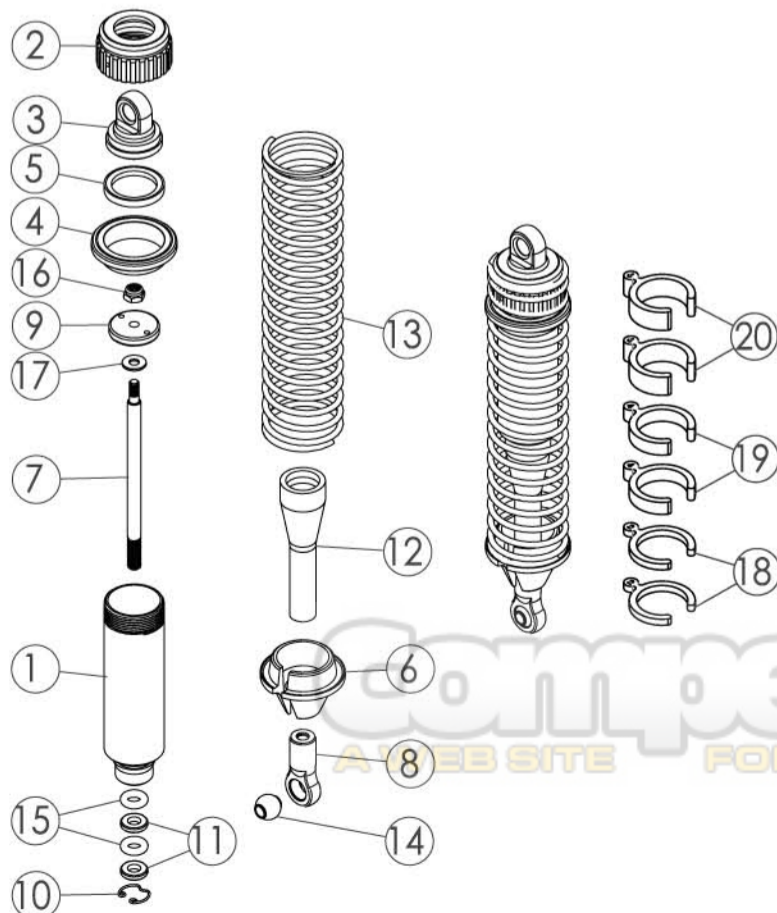

REAR SHOCK & SPRING

ITEM	REAR SHOCK ASSEMBLY DESCRIPTION	PART NUMBER	QTY
1	Rear Shock Body	86046S	2
2	Rear Shock Cap	86046S	2
3	Shock Mount Holder	86050	2
4	Spring Holder Top	86050	2
5	Shock Bladder	86049	2
6	Spring Holder Bottom	86050	2
7	Rear Shock Shaft	87126	2
8	Shock End	86050	2
9	Piston	86048	2
10	Shock Seal Clip	87398	2
11	Shock Seal Spacer	87398	4
12	Shock Dust Cover	87018	2
13	Rear Shock Spring	88097-1	2
14	Ball 6.8mm	30004	2
15	O-Ring 3.4x2	87398	4
16	Nylon Nut M2.6	39007	2
17	Washer 2.7x6.5x0.6	36802	2
18	Spring Pre-Load Spacer 2mm	86050	2
19	Spring Pre-Load Spacer 4mm	86050	2
20	Spring Pre-Load Spacer 6mm	86050	2
21			
22			
23			
24			
25			
26			
27			
28			
29			
30			
31			
32			
33			
34			
35			
36			
37			
38			
39			
40			
41			
42			
43			
44			
45