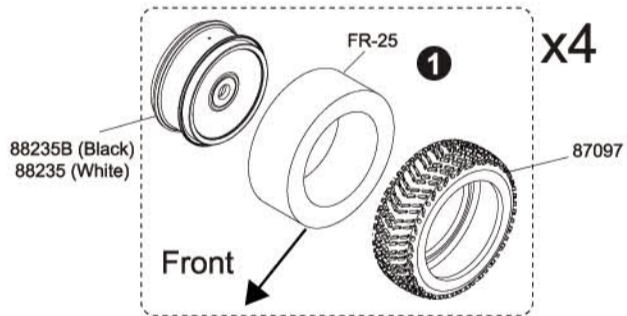

Assembly of Tires

33