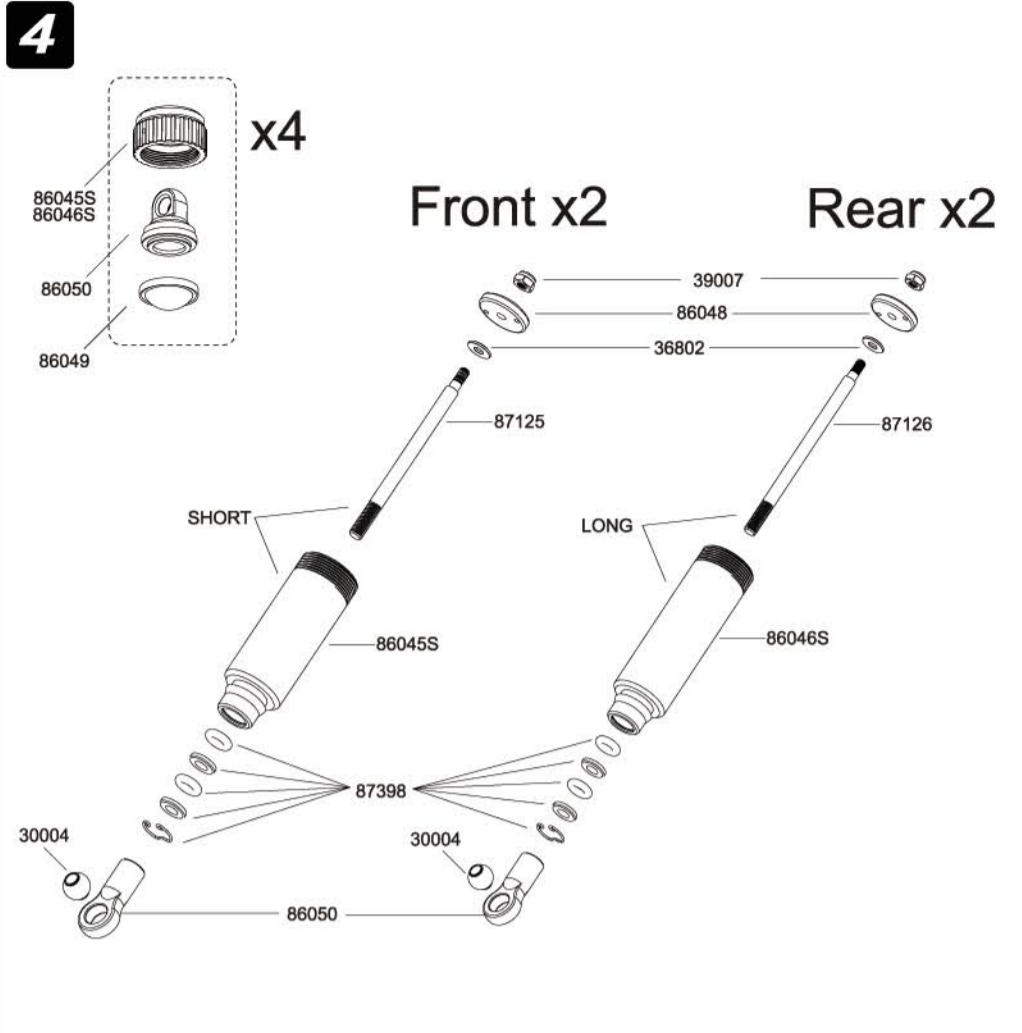

Included items

Assembly of Front/Rear Differential

1 x2

Assembly of Center Differential

2

Assembly of Camber & Steering Link

- 30001 7.8mm steel ball x2
- 30002 7.8mm steel ball x2
- 30003 7.8mm steel ball x2
- 87042 M5x65 x2
- 30003 6.8mm steel ball x4
- 30004 6.8mm steel ball x2
- 87561 M3x26 x1
- 87536 M4x45 x2
- 87330 M5x31 x2

Assembly of Front & Rear Shocks

- 87398 M-Clip x4
- 87398 Spacer x8
- 87398 3.4x2mm O-Ring x8
- 30004 6.8mm steel ball x4
- 36802 2.6x6.5x0.6mm Washer x4
- 39007 M2.5 Nylon Nut x4

Assembly of Shock & Spring

25

TIRES

ITEM	TIRE & WHEEL DESCRIPTION	PART NUMBER	QTY
1	Tire	87097	4
2	Dish Wheel (Black or White)	88235B or 88235	4
3	Foam Insert	FR-25	4
4			
5			
6			
7			
8			
9			
10			
11			
12			
13			
14			
15			
16			
17			
18			
19			
20			

31

RADIO TRAY ASSEMBLY

ITEM	RADIO TRAY ASSEMBLY DESCRIPTION	PART NUMBER	QTY
1	Radio Tray	87085B	1
2	Radio Tray Post	87086	3
3	Transponder Mount	87089	1
4	Servo Mounting Holder	87088	4
5	Rod Collar 1.8x6x5	36803	4
6	Throttle Pivot A	87091	2
7	Throttle Pivot B	87092	1
8	Throttle Pivot Spacer	87092	1
9	Servo Horn A	87604	1
10	Servo Horn B	87604	1
11	Servo Horn C	87092	1
12	Ball Collar 5.8mm	36804	2
13	Throttle Rod End	87091	1
14	Throttle Spring 3.6x0.4x27	87091	1
15	Threaded Servo Rod Ø1.8x60mm	87091	1
16	Servo Rod Ø1.8x64mm	87092	2
17	Set Screw M3x3	38303	6
18	Phillips Screw M2x8	35208	2
19	B/H Tap Screw M3x8	33308T	1
20	B/H Screw M3x8	33308	8
21	B/H Screw M3x12	33312	8
22	F/H Screw M3x10	31310	1
23	F/H Screw M3x17	31317	1
24	Servo A	-	1
25	Servo B	-	1
26			
27			
28			
29			
30			
31			
32			
33			
34			
35			
36			
37			
38			
39			
40			
41			
42			
43			
44			
45			