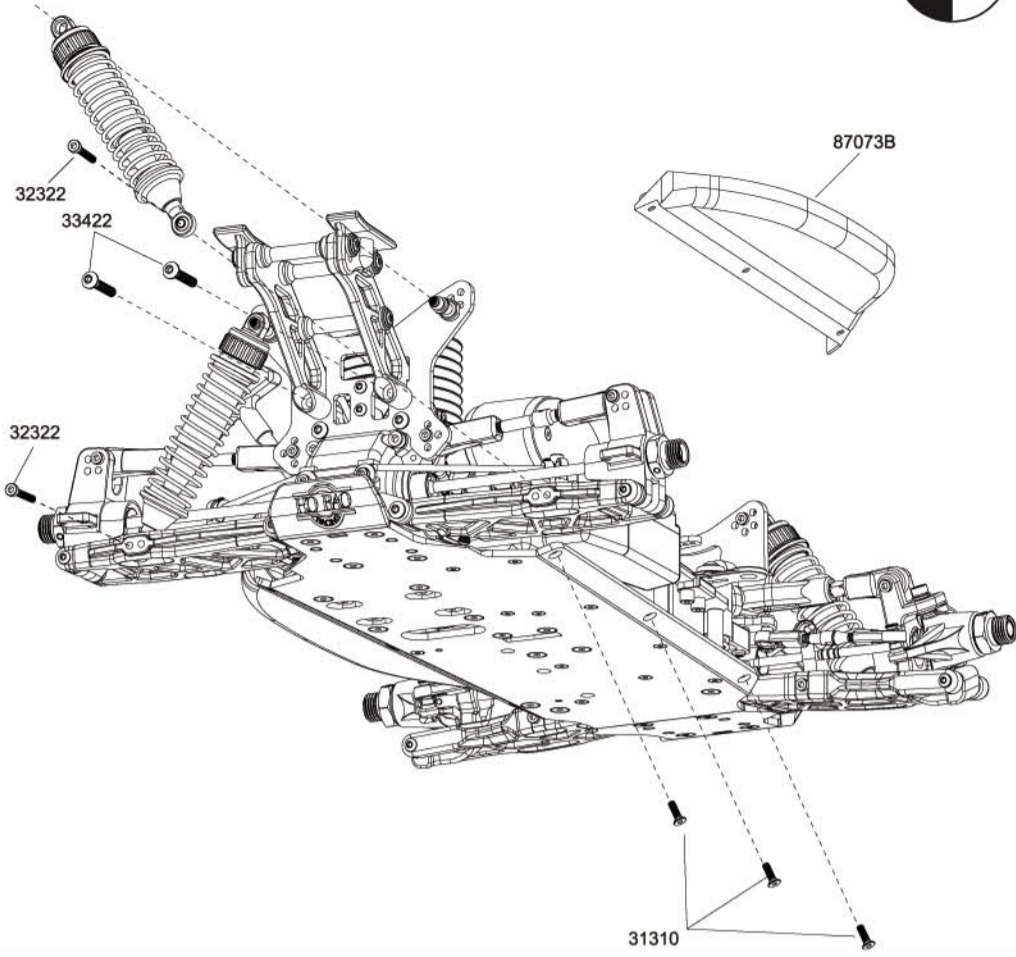

Assembly of Side Guard 1

31