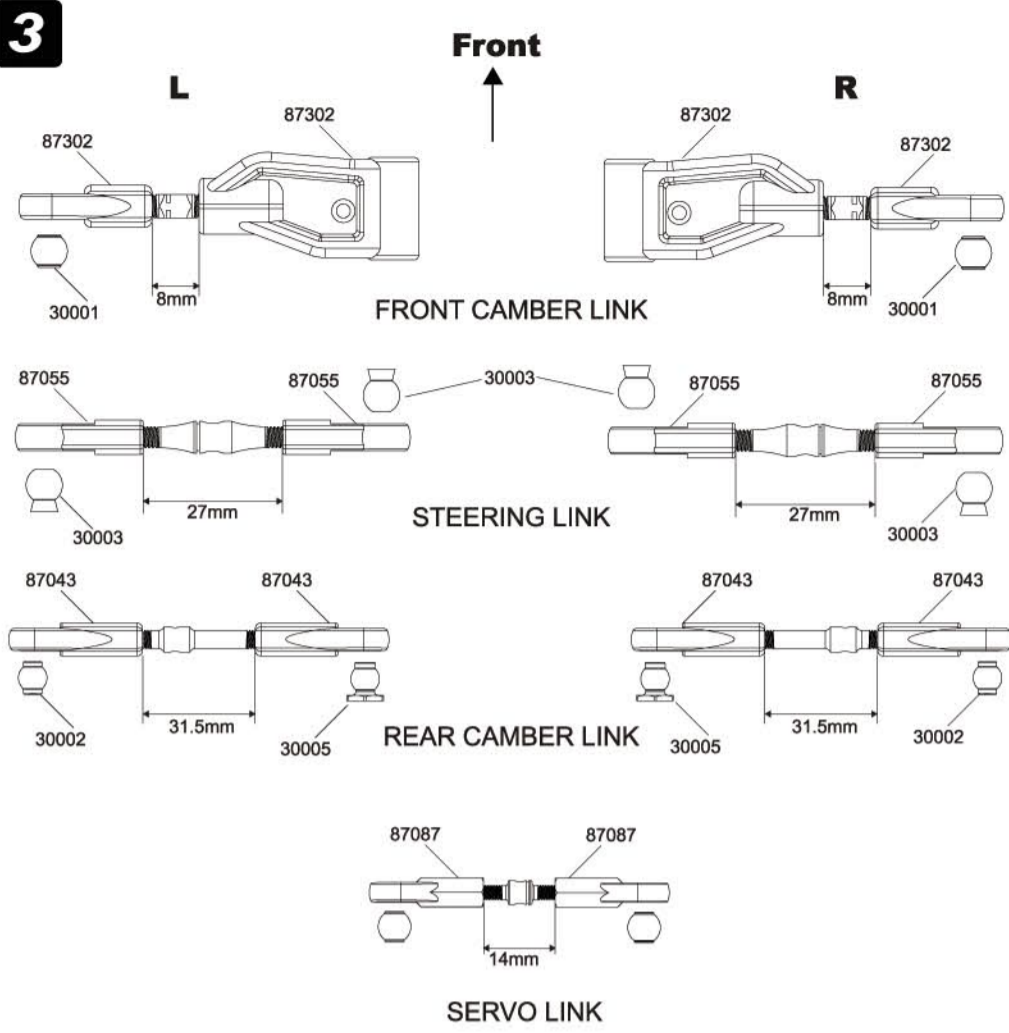

Included items

Assembly of Front/Rear Differential

1 x2

Assembly of Center Differential

2

Assembly of Camber & Steering Link

- 30001 7.8mm steel ball x2
- 30002 7.8mm steel ball x2
- 30003 7.8mm steel ball x2
- 87042 M5x65 x2
- 30003 6.8mm steel ball x4
- 30004 6.8mm steel ball x2
- 87561 M3x26 x1
- 87536 M4x45 x2
- 87330 M5x31 x2

Assembly of Front & Rear Shocks

- 87398 M-Clip x4
- 87398 Spacer x8
- 87398 3.4x2mm O-Ring x8
- 30004 6.8mm steel ball x4
- 36802 2.6x6.5x0.6mm Washer x4
- 39007 M2.5 Nylon Nut x4

Assembly of Shock & Spring

25

TIRES

ITEM	TIRE & WHEEL DESCRIPTION	PART NUMBER	QTY
1	Tire	87097	4
2	Dish Wheel (Black or White)	88235B or 88235	4
3	Foam Insert	FR-25	4
4			
5			
6			
7			
8			
9			
10			
11			
12			
13			
14			
15			
16			
17			
18			
19			
20			