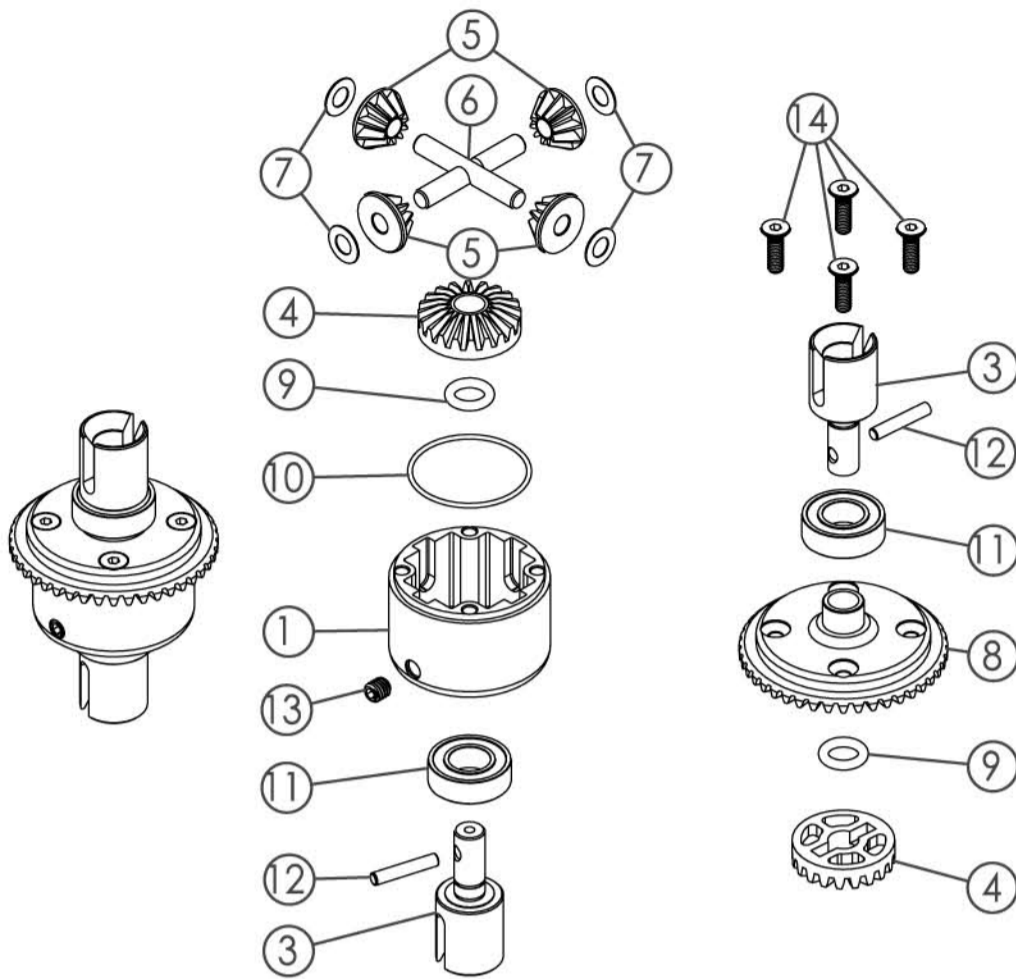

FRONT & REAR DIFFERENTIAL

ITEM	F&R DIFFERENTIAL DESCRIPTION	PART NUMBER	QTY
1	Differential Case	87004	2
2	Included With Differential Case	87004	2
3	Differential Outdrive Cup	87003	4
4	Bevel Gear 20T	87002	4
5	Bevel Gear 10T	87002	8
6	Differential Cross Pins	87002	4
7	Spacer 4.1x8x0.25	87002	8
8	Crown Gear 43T	87001	2
9	O-Ring 5.8x1.9	36101	4
10	O-Ring 22x0.9	36102	2
11	Bearing 8x16x5	84076	4
12	Pin-2.5x13.8	36001	4
13	Set Screw M4x4	38404	2
14	F/H Screw M3x10	31310	8
15			
16			
17			
18			
19			
20			
21			
22			
23			
24			
25			
26			
27			
28			
29			
30			
31			
32			
33			
34			
35			
36			
37			
38			
39			
40			
41			
42			
43			
44			
45			

23