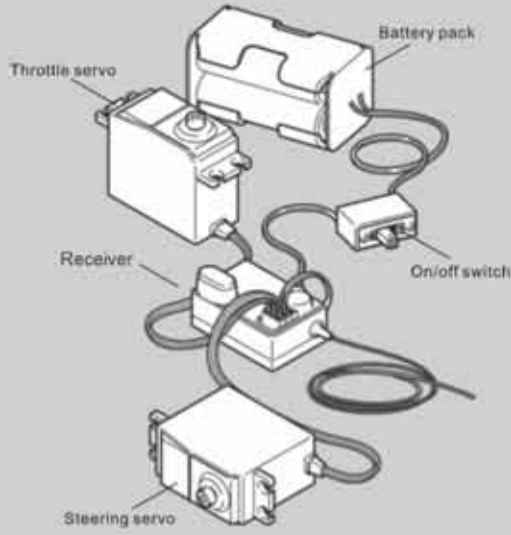

HOBao

HYPER7

Radio control equipment set

(RTR Only)

Transmitter

Throttle servo, Receiver, Battery pack, On/off switch, Steering servo

5 AA Size batteries for transmitter

4 AA Size batteries for receiver

Hyper engine series

(RTR Only)

Starter box

Required for engine starting

Glow plug, Plug heater

Glow fuel, 15~30% Nitro DANGER

Tools recommended

Fuel bottle (RTR Only)