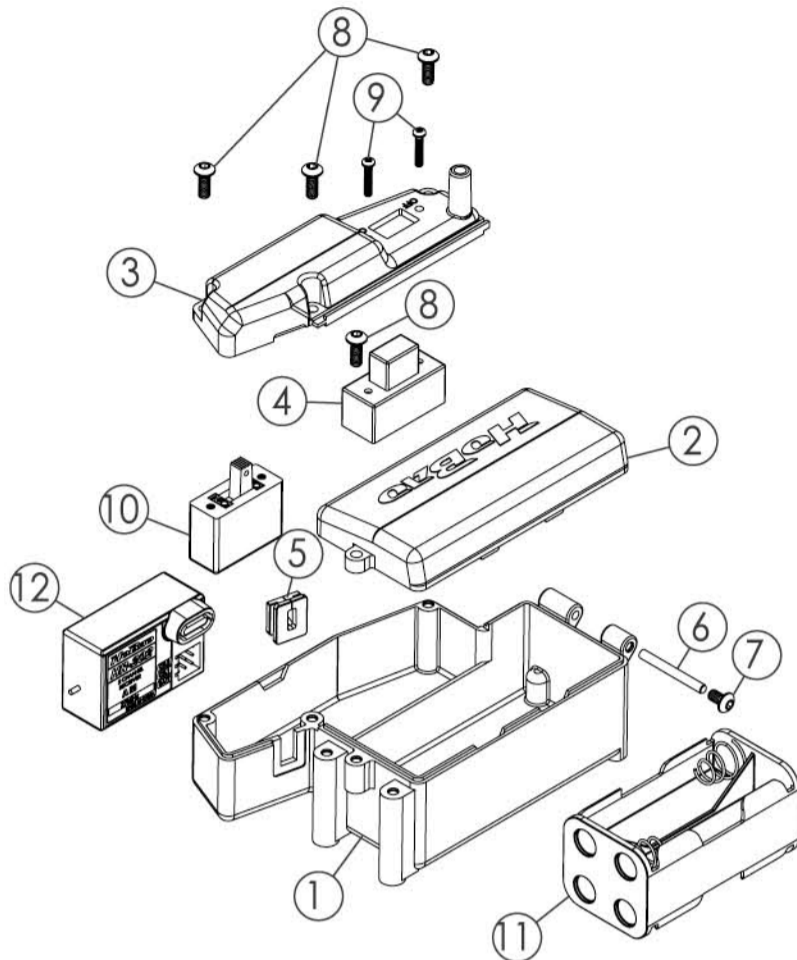

BATTERY BOX

ITEM	BATTERY BOX DESCRIPTION	PART NUMBER	QTY
1	Battery Box	87603	1
2	Battery Box Lid	87603	1
3	Battery Box Side Lid	87603	1
4	Switch Cover - Blue	84133	1
5	Battery Box Dust Seal	87603	1
6	Pin 2.5x22.8	87603	1
7	B/H Screw M3x5	33305	1
8	B/H Screw M3x8	33308	4
9	Phillips Screw M2x10	35210	2
10	On/Off Switch	SSW-GS	1
11	Receiver Battery Holder	-	1
12	2.4GHz Small Receiver	-	1
13			
14			
15			
16			
17			
18			
19			
20			
21			
22			
23			
24			
25			
26			
27			
28			
29			
30			
31			
32			
33			
34			
35			
36			
37			
38			
39			
40			
41			
42			
43			
44			
45			

31