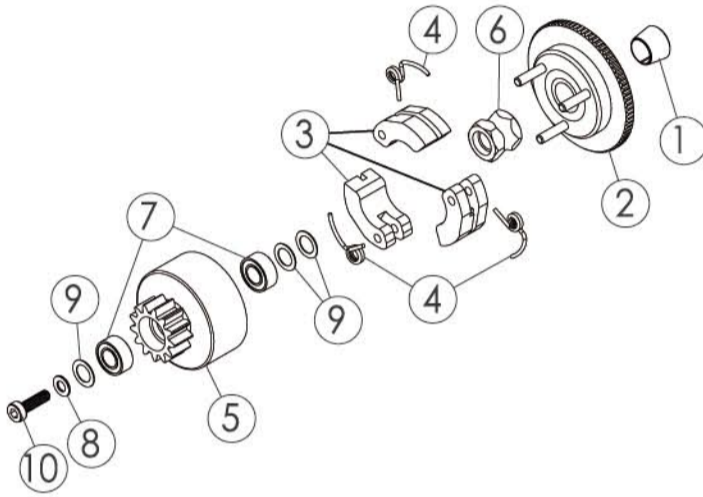

CLUTCH ASSEMBLY

ITEM	CLUTCH ASSEMBLY DESCRIPTION	PART NUMBER	QTY
1	Collar	84057C	1
2	Flywheel	84057	1
3	Clutch Shoe	84052	3
4	Clutch Spring	84053	3
5	Clutch Bell	FR-24D	1
6	Flywheel Nut	224044	1
7	Bearing 5x10x4	84077	2
8	Washer Spacer 3.1x6x0.5	84187W	1
9	Shim 5.1x8x0.25	84187W	3
10	Cap Screw M3x8	32308	1
11			
12			
13			
14			
15			
16			
17			
18			
19			
20			