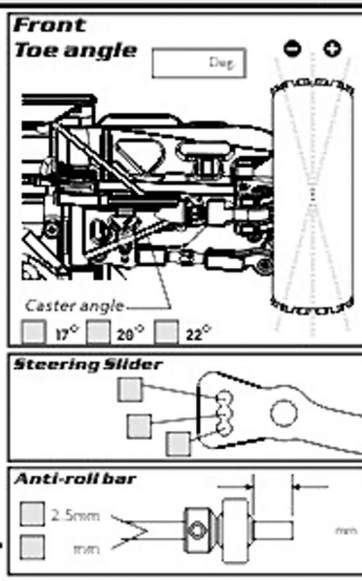

HYPER B

Factory Setup Sheet **PRO** Track

Date / /

Driver

Engine	Gasket	mm	Plug	Muffler	Fuel
Clutch ball	13T 14T Other T	Spur gear	T Other T	Shoes	3 4 Spring mm
Diff Front:	LSD Oil #	Center:	LSD Oil #	Rear:	LSD Oil #

Notes:

Result	Position	Laps	Time	Fastest Lap
Run				Lap
Qualifier				Lap
				Lap
				Lap
				Lap
Main#				Lap

HOBBO RACING