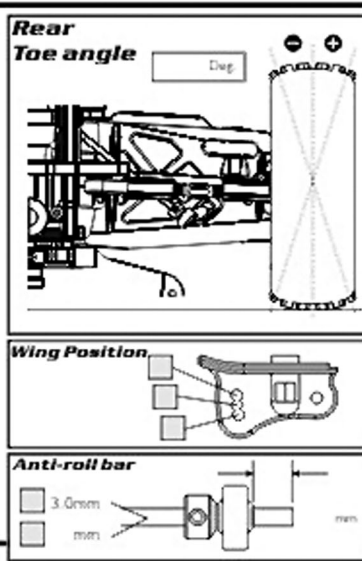

HYPER B

Factory Setup Sheet **PRO** Track

Date / /

Driver

Engine	Gasket	mm	Plug	Muffler	Fuel
Clutch ball	13T 14T Other T	Spur gear	T Other T	Shoes	3 4 Spring mm
Diff Front:	LSD Oil #	Center:	LSD Oil #	Rear:	LSD Oil #

Notes:

Result	Position	Laps	Time	Fastest Lap
Run				Lap
Qualifier				Lap
				Lap
				Lap
				Lap
Main#				Lap

HOBBO RACING