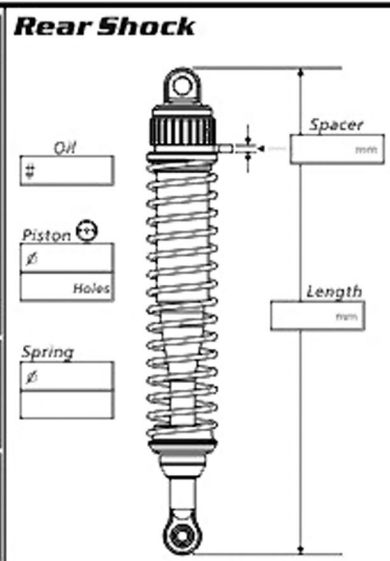

HYPER B

Factory Setup Sheet **PRO** Track

Date / /

Driver

Engine	Gasket	mm	Plug	Muffler	Fuel
Clutch ball	13T 14T Other T	Spur gear	T Other T	Shoes	3 4 Spring mm
Diff Front:	LSD Oil #	Center:	LSD Oil #	Rear:	LSD Oil #