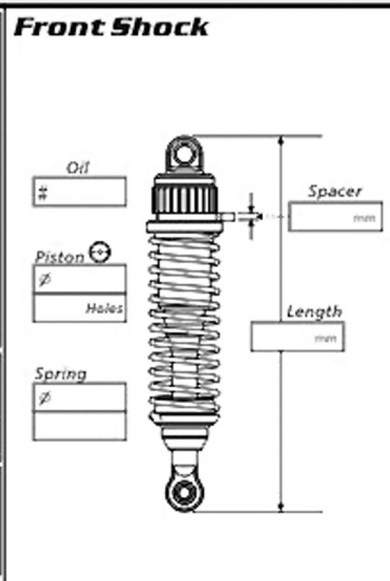

HYPER B

Factory Setup Sheet **PRO** Track

Date / /

Driver

Engine	Gasket	mm	Plug	Muffler	Fuel
Clutch ball	13T 14T Other T	Spur gear	T Other T	Shoes	3 4 Spring mm
Diff Front:	LSD Oil #	Center:	LSD Oil #	Rear:	LSD Oil #

Notes:

Result	Position	Laps	Time	Fastest Lap
Run				Lap
Qualifier				Lap
				Lap
				Lap
				Lap
Main#				Lap

HOBBO RACING