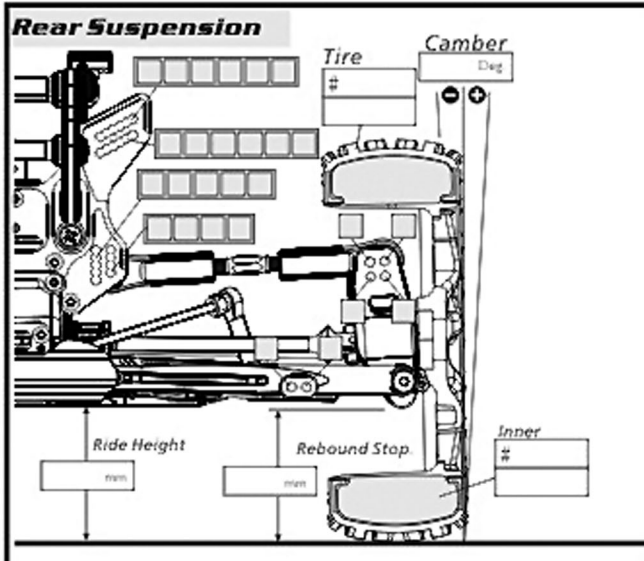

HYPER B

Factory Setup Sheet **PRO** Track

Date / /

Driver

Engine	Gasket	mm	Plug	Muffler	Fuel
Clutch ball	13T 14T Other T	Spur gear	T Other T	Shoes	3 4 Spring mm
Diff Front:	LSD Oil #	Center:	LSD Oil #	Rear:	LSD Oil #

Notes:

Result	Position	Laps	Time	Fastest Lap
Run				Lap
Qualifier				Lap
				Lap
				Lap
				Lap
Main#				Lap

HOBBO RACING