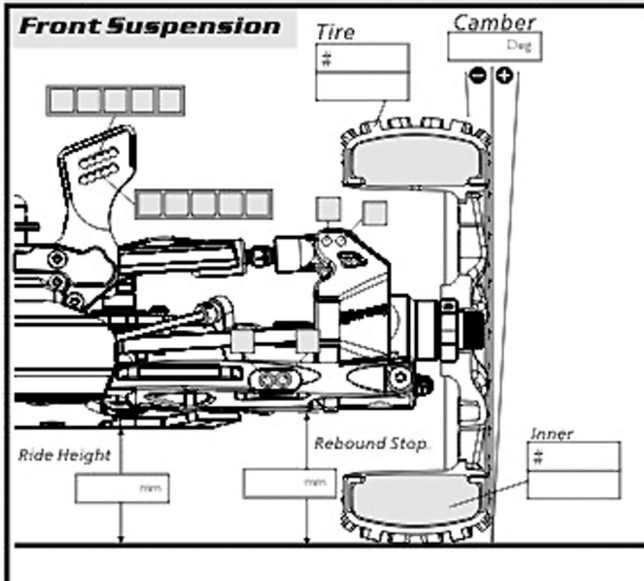

HYPER B

Factory Setup Sheet **PRO** Track

Date / /

Driver

Engine	Gasket	mm	Plug	Muffler	Fuel
Clutch ball	13T 14T Other T	Spur gear	T Other T	Shoes	3 4 Spring mm
Diff Front:	LSD Oil #	Center:	LSD Oil #	Rear:	LSD Oil #

Notes:

Result	Position	Laps	Time	Fastest Lap
Run				Lap
Qualifier				Lap
				Lap
				Lap
				Lap
Main#				Lap

HOBBO RACING